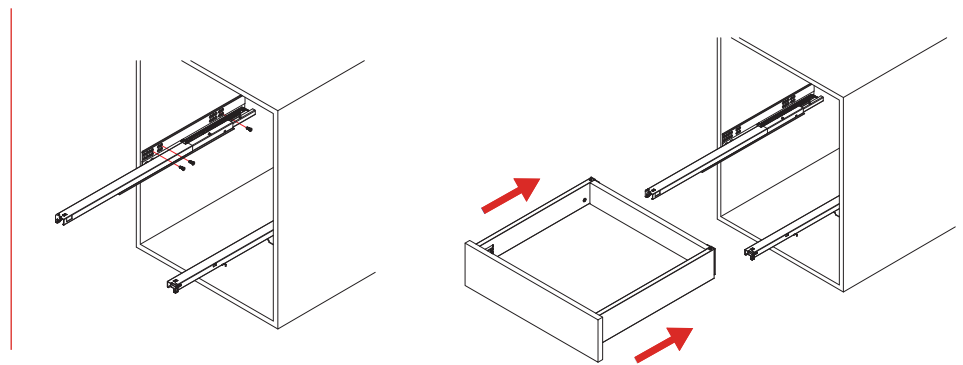

Cutting Dimensions of 16mm Thick Material

	H
A	63
B	101
C	148
D	180

KB: Cabinet width
LW: Internal cabinet width
NL: Nominal length
H: Back panel height

Installation Dimensions

Front Panel Drilling Dimensions

	E (min)	F (min)	G (min)	H (min)	K	L
A	110				/	/
B	148	25.5			32	/
C	195		37.5	49	64	32
D	227				64	32

Drilling Pattern

Installation Dimensions

Drawer Installation

3D Locking Clip Assembly

Drawer Assembly

Drawer Box Adjustment

Tilt adjustment +/- 4mm

Side adjustment +/- 1.5mm

Height adjustment +/- 1.5mm

Drawer Front Removal

The panel is disassembled

Drawer Removal

"Press"