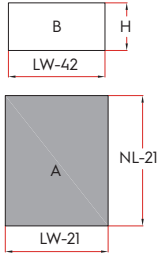

Fusion Slim Wall Drawer System, 88mm Height

Length (mm/inch)	Part#	Color	Quantity/Box
270mm (11")	115-FS88-SG270	Storm Grey	1
270mm (11")	115-FS88-LW270	Lunar White	1
300mm (12")	115-FS88-SG300	Storm Grey	1
300mm (12")	115-FS88-LW300	Lunar White	1
350mm (14")	115-FS88-SG350	Storm Grey	1
350mm (14")	115-FS88-LW350	Lunar White	1
400mm (16")	115-FS88-SG400	Storm Grey	1
400mm (16")	115-FS88-LW400	Lunar White	1
450mm (18")	115-FS88-SG450	Storm Grey	1
450mm (18")	115-FS88-LW450	Lunar White	1
500mm (20")	115-FS88-SG500	Storm Grey	1
500mm (20")	115-FS88-LW500	Lunar White	1
550mm (22")	115-FS88-SG550	Storm Grey	1
550mm (22")	115-FS88-LW550	Lunar White	1

Fusion Slim Wall Drawer System, 126mm Height

Length (mm/inch)	Part#	Color	Quantity/Box
270mm (11")	115-FS126-SG270	Storm Grey	1
270mm (11")	115-FS126-LW270	Lunar White	1
300mm (12")	115-FS126-SG300	Storm Grey	1
300mm (12")	115-FS126-LW300	Lunar White	1
350mm (14")	115-FS126-SG350	Storm Grey	1
350mm (14")	115-FS126-LW350	Lunar White	1
400mm (16")	115-FS126-SG400	Storm Grey	1
400mm (16")	115-FS126-LW400	Lunar White	1
450mm (18")	115-FS126-SG450	Storm Grey	1
450mm (18")	115-FS126-LW450	Lunar White	1
500mm (20")	115-FS126-SG500	Storm Grey	1
500mm (20")	115-FS126-LW500	Lunar White	1
550mm (22")	115-FS126-SG550	Storm Grey	1
550mm (22")	115-FS126-LW550	Lunar White	1

Cutting Dimensions of 16mm Thick Material

	H
A	63
B	101
C	148
D	180

KB: Cabinet width
LW: Internal cabinet width
NL: Nominal length
H: Back panel height

Installation Dimensions

Front Panel Drilling Dimensions