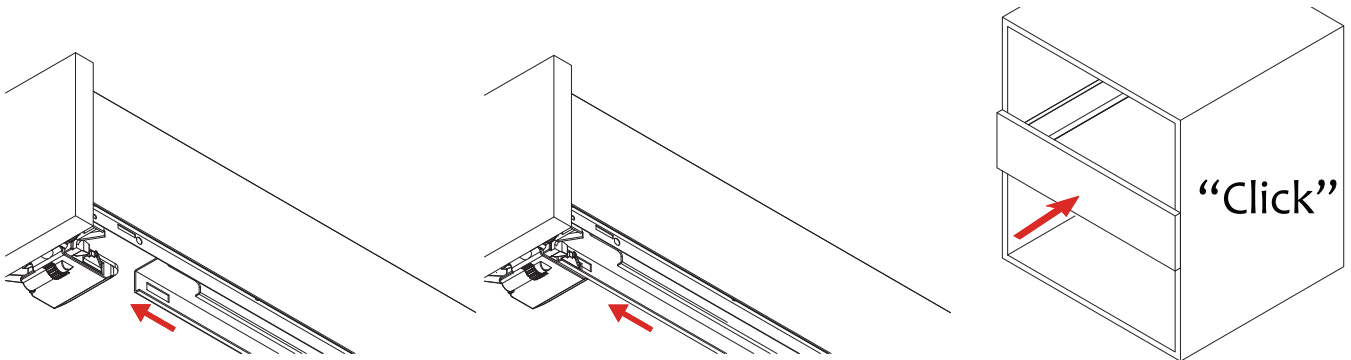

	E (min)	F (min)	G (min)	H (min)	K	L
A	110				/	/
B	148	25.5			32	/
C	195		37.5	49	64	32
D	227				64	32

Drilling Pattern

Installation Dimensions

Drawer Installation

3D Locking Clip Assembly

Drawer Assembly

Drawer Box Adjustment

Tilt adjustment +/- 4mm

Side adjustment +/- 1.5mm

Height adjustment +/- 1.5mm

Drawer Front Removal

The panel is disassembled

Drawer Removal

"Press"