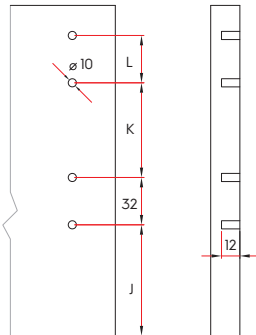

Fusion Slim Wall Drawer System, 172mm Height

Length (mm/inch)	Part#	Color	Quantity/Box
270mm (11")	115-FS172-SG270	Storm Grey	1
270mm (11")	115-FS172-LW270	Lunar White	1
300mm (12")	115-FS172-SG300	Storm Grey	1
300mm (12")	115-FS172-LW300	Lunar White	1
350mm (14")	115-FS172-SG350	Storm Grey	1
350mm (14")	115-FS172-LW350	Lunar White	1
400mm (16")	115-FS172-SG400	Storm Grey	1
400mm (16")	15-FS172-LW400	Lunar White	1
450mm (18")	115-FS172-SG450	Storm Grey	1
450mm (18")	115-FS172-LW450	Lunar White	1
500mm (20")	115-FS172-SG500	Storm Grey	1
500mm (20")	115-FS172-LW500	Lunar White	1
550mm (22")	115-FS172-SG550	Storm Grey	1
550mm (22")	115-FS172-LW550	Lunar White	1

Fusion Slim Wall Drawer System, 205mm Height

Length (mm/inch)	Part#	Color	Quantity/Box
270mm (11")	115-FS205-SG270	Storm Grey	1
270mm (11")	115-FS205-LW270	Lunar White	1
300mm (12")	115-FS205-SG300	Storm Grey	1
300mm (12")	115-FS205-LW300	Lunar White	1
350mm (14")	115-FS205-SG350	Storm Grey	1
350mm (14")	115-FS205-LW350	Lunar White	1
400mm (16")	115-FS205-SG400	Storm Grey	1
400mm (16")	115-FS205-LW400	Lunar White	1
450mm (18")	115-FS205-SG450	Storm Grey	1
450mm (18")	115-FS205-LW450	Lunar White	1
500mm (20")	115-FS205-SG500	Storm Grey	1
500mm (20")	115-FS205-LW500	Lunar White	1
550mm (22")	115-FS205-SG550	Storm Grey	1
550mm (22")	115-FS205-LW550	Lunar White	1

Cutting Dimensions of 16mm Thick Material

	H
A	63
B	101
C	148
D	180

KB: Cabinet width
LW: Internal cabinet width
NL: Nominal length
H: Back panel height

Installation Dimensions

Front Panel Drilling Dimensions

	E (min)	F (min)	G (min)	H (min)	K	L
A	110				/	/
B	148	25.5			32	/
C	195		37.5	49	64	32
D	227				64	32

Drilling Pattern

Installation Dimensions

Drawer Installation

3D Locking Clip Assembly

Drawer Assembly