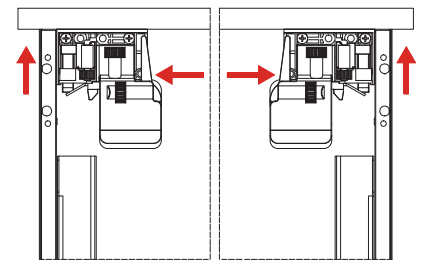

Cutting Dimensions of 16mm Thick Material

	H
A	63
B	101
C	148
D	180

KB: Cabinet width
LW: Internal cabinet width
NL: Nominal length
H: Back panel height

Installation Dimensions

Front Panel Drilling Dimensions

	E (min)	F (min)	G (min)	H (min)	K	L
A	110				/	/
B	148	25.5			32	/
C	195		37.5	49	64	32
D	227				64	32

Drilling Pattern

Installation Dimensions

Drawer Installation

3D Locking Clip Assembly

Drawer Assembly

Drawer Box Adjustment

Tilt adjustment +/- 4mm

Side adjustment +/- 1.5mm

Height adjustment +/- 1.5mm

Drawer Front Removal

The panel is disassembled

Drawer Removal

"Press"