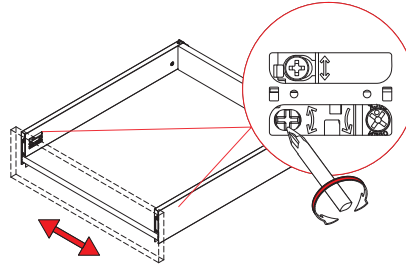

Cutting Dimensions of 16mm Thick Material

	H
A	63
B	101
C	148
D	180

KB: Cabinet width
LW: Internal cabinet width
NL: Nominal length
H: Back panel height

Installation Dimensions

Front Panel Drilling Dimensions

	E (min)	F (min)	G (min)	H (min)	K	L
A	110				/	/
B	148	25.5			32	/
C	195		37.5	49	64	32
D	227				64	32

Drilling Pattern

Installation Dimensions

Drawer Installation

3D Locking Clip Assembly

Drawer Assembly

Drawer Box Adjustment

Tilt adjustment +/- 4mm

Side adjustment +/- 1.5mm

Height adjustment +/- 1.5mm

Drawer Front Removal

The panel is disassembled

Drawer Removal

"Press"