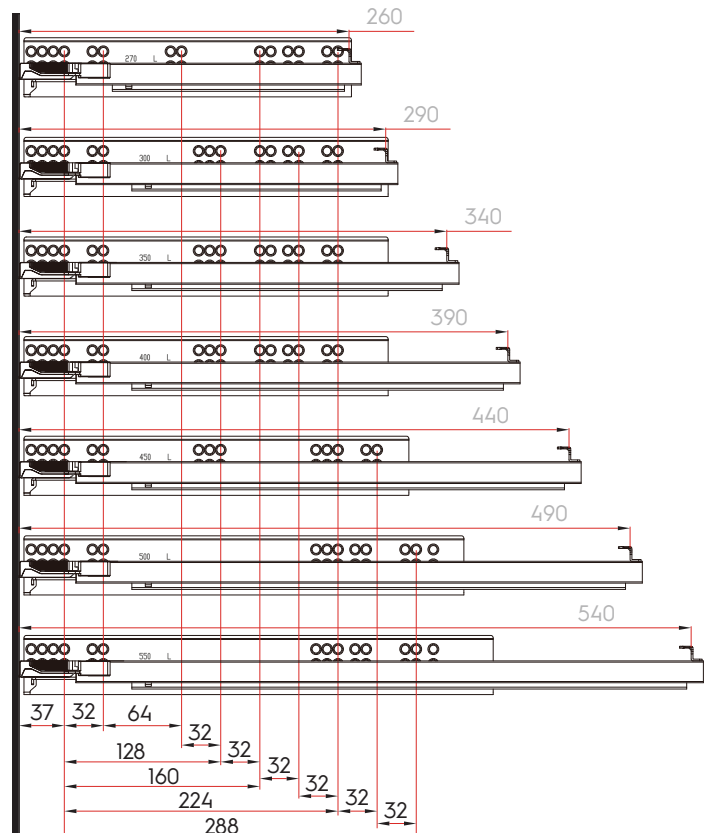

Drilling Pattern