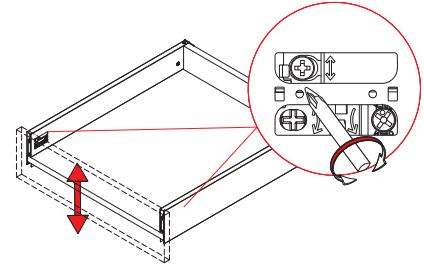

Cutting Dimensions of 16mm Thick Material

	H
A	63
B	101
C	148
D	180

KB: Cabinet width
LW: Internal cabinet width
NL: Nominal length
H: Back panel height

Installation Dimensions

Front Panel Drilling Dimensions

	E (min)	F (min)	G (min)	H (min)	K	L
A	110				/	/
B	148	25.5			32	/
C	195		37.5	49	64	32
D	227				64	32

Drilling Pattern

Installation Dimensions

Drawer Installation

3D Locking Clip Assembly

Drawer Assembly

Drawer Box Adjustment

Tilt adjustment +/- 4mm

Side adjustment +/- 1.5mm

Height adjustment +/- 1.5mm

Drawer Front Removal

The panel is disassembled

Drawer Removal

"Press"