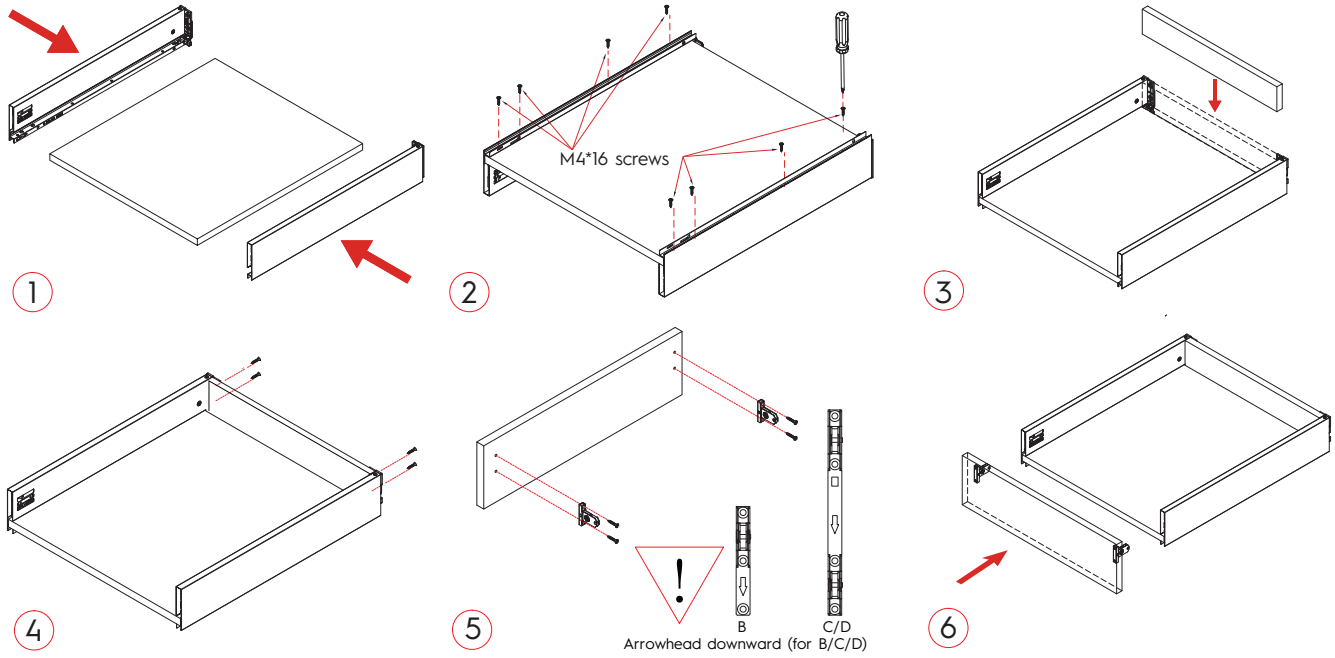

Cutting Dimensions of 16mm Thick Material

	H
A	63
B	101
C	148
D	180

KB: Cabinet width
LW: Internal cabinet width
NL: Nominal length
H: Back panel height

Installation Dimensions

Front Panel Drilling Dimensions

	E (min)	F (min)	G (min)	H (min)	K	L
A	110				/	/
B	148	25.5			32	/
C	195		37.5	49	64	32
D	227				64	32

Drilling Pattern

Installation Dimensions

Drawer Installation

3D Locking Clip Assembly

Drawer Assembly

Drawer Box Adjustment

Tilt adjustment +/- 4mm

Side adjustment +/- 1.5mm

Height adjustment +/- 1.5mm

Drawer Front Removal

The panel is disassembled

Drawer Removal

"Press"