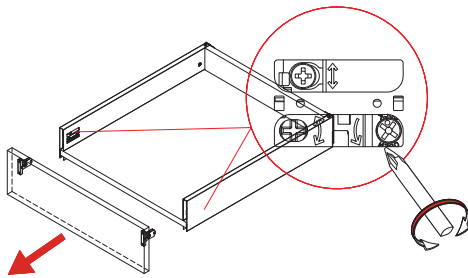

	E (min)	F (min)	G (min)	H (min)	K	L
A	110				/	/
B	148	25.5			32	/
C	195		37.5	49	64	32
D	227				64	32

Drilling Pattern

Installation Dimensions

Drawer Installation

3D Locking Clip Assembly

Drawer Assembly

Drawer Box Adjustment

Tilt adjustment +/- 4mm

Side adjustment +/- 1.5mm

Height adjustment +/- 1.5mm

Drawer Front Removal

The panel is disassembled

Drawer Removal

"Press"