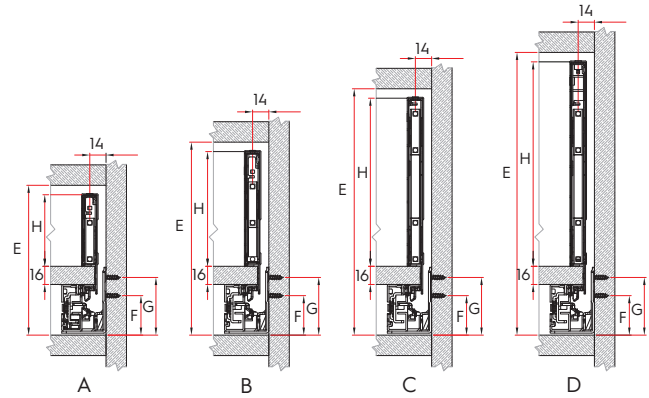

Fusion Slim Wall Drawer System, 172mm Height

Length (mm/inch)	Part#	Color	Quantity/Box
270mm (11")	115-FS172-SG270	Storm Grey	1
270mm (11")	115-FS172-LW270	Lunar White	1
300mm (12")	115-FS172-SG300	Storm Grey	1
300mm (12")	115-FS172-LW300	Lunar White	1
350mm (14")	115-FS172-SG350	Storm Grey	1
350mm (14")	115-FS172-LW350	Lunar White	1
400mm (16")	115-FS172-SG400	Storm Grey	1
400mm (16")	15-FS172-LW400	Lunar White	1
450mm (18")	115-FS172-SG450	Storm Grey	1
450mm (18")	115-FS172-LW450	Lunar White	1
500mm (20")	115-FS172-SG500	Storm Grey	1
500mm (20")	115-FS172-LW500	Lunar White	1
550mm (22")	115-FS172-SG550	Storm Grey	1
550mm (22")	115-FS172-LW550	Lunar White	1

Fusion Slim Wall Drawer System, 205mm Height

Length (mm/inch)	Part#	Color	Quantity/Box
270mm (11")	115-FS205-SG270	Storm Grey	1
270mm (11")	115-FS205-LW270	Lunar White	1
300mm (12")	115-FS205-SG300	Storm Grey	1
300mm (12")	115-FS205-LW300	Lunar White	1
350mm (14")	115-FS205-SG350	Storm Grey	1
350mm (14")	115-FS205-LW350	Lunar White	1
400mm (16")	115-FS205-SG400	Storm Grey	1
400mm (16")	115-FS205-LW400	Lunar White	1
450mm (18")	115-FS205-SG450	Storm Grey	1
450mm (18")	115-FS205-LW450	Lunar White	1
500mm (20")	115-FS205-SG500	Storm Grey	1
500mm (20")	115-FS205-LW500	Lunar White	1
550mm (22")	115-FS205-SG550	Storm Grey	1
550mm (22")	115-FS205-LW550	Lunar White	1

Cutting Dimensions of 16mm Thick Material

	H
A	63
B	101
C	148
D	180

KB: Cabinet width
LW: Internal cabinet width
NL: Nominal length
H: Back panel height

Installation Dimensions

Front Panel Drilling Dimensions

	E (min)	F (min)	G (min)	H (min)	K	L
A	110				/	/
B	148	25.5			32	/
C	195		37.5	49	64	32
D	227				64	32

Drilling Pattern

Installation Dimensions

Drawer Installation

3D Locking Clip Assembly

Drawer Assembly