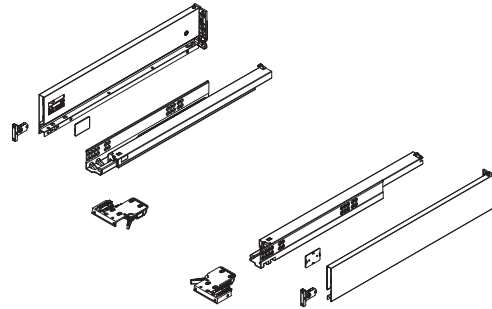

M-Series Fusion

Product Features

The M-Series Fusion is a cost effective slim wall drawer system. Powered by the M-Series AEON undermount slide, this sleek and stylish system can be featured in new builds, renovations, or retrofits.

- 4 Heights (88mm/126mm/172mm/205mm)
- 7 Lengths available (270mm-550mm)
- Built-in rear bracket
- Depth adjustment +/- 4mm
- Side adjustment +/- 1.5mm
- Height adjustment +/- 1.5mm
- System 32 compliant (AEON slide)
- 2 Colours: Lunar White and Storm Grey
- Limited Lifetime Warranty
- Load capacity: 35kg (77lbs)

What's In the Box

- Set of left and right side walls
- Front fixing brackets
- Set of two M-Series AEON undermount slides

Accessory Items - Front Fixing Brackets & Connectors

Height	Part#	Fixing Method	Quantity/Box
88mm	115-FS88FF-10ED	10mm Expansion Dowel	100
88mm	115-FS88FF-WS	Screw-on	100
126mm	115-FS126FF-10ED	10mm Expansion Dowel	100
126mm	115-FS126FF-WS	Screw-on	100
172mm / 205mm	115-FS172FF-FS205FF-10ED	10mm Expansion Dowel	100
172mm / 205mm	115-FS172FF-FS205FF-WS	Screw-on	100
88mm / 126mm / 172mm / 205mm	115-FS-RC	Screw-on	1000

Drawer Removal