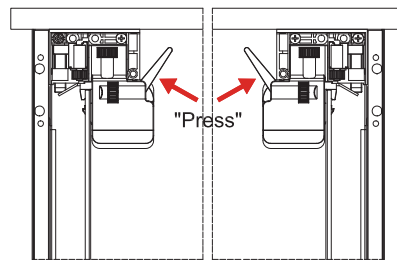

	E (min)	F (min)	G (min)	H (min)	K	L
A	110				/	/
B	148	25.5			32	/
C	195		37.5	49	64	32
D	227				64	32

Drilling Pattern

Installation Dimensions

Drawer Installation

3D Locking Clip Assembly

Drawer Assembly

Drawer Box Adjustment

Tilt adjustment +/- 4mm

Side adjustment +/- 1.5mm

Height adjustment +/- 1.5mm

Drawer Front Removal

The panel is disassembled

Drawer Removal

"Press"