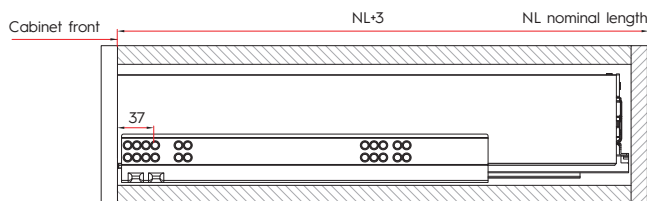

Fusion Slim Wall Drawer System, 205mm Height

Length (mm/inch)	Part#	Color	Quantity/Box
270mm (11")	115-FS205-SG270	Storm Grey	1
270mm (11")	115-FS205-LW270	Lunar White	1
300mm (12")	115-FS205-SG300	Storm Grey	1
300mm (12")	115-FS205-LW300	Lunar White	1
350mm (14")	115-FS205-SG350	Storm Grey	1
350mm (14")	115-FS205-LW350	Lunar White	1
400mm (16")	115-FS205-SG400	Storm Grey	1
400mm (16")	115-FS205-LW400	Lunar White	1
450mm (18")	115-FS205-SG450	Storm Grey	1
450mm (18")	115-FS205-LW450	Lunar White	1
500mm (20")	115-FS205-SG500	Storm Grey	1
500mm (20")	115-FS205-LW500	Lunar White	1
550mm (22")	115-FS205-SG550	Storm Grey	1
550mm (22")	115-FS205-LW550	Lunar White	1

Cutting Dimensions of 16mm Thick Material

	H
A	63
B	101
C	148
D	180

KB: Cabinet width
LW: Internal cabinet width
NL: Nominal length
H: Back panel height

Installation Dimensions

Front Panel Drilling Dimensions

	E (min)	F (min)	G (min)	H (min)	K	L
A	110				/	/
B	148	25.5			32	/
C	195		37.5	49	64	32
D	227				64	32

Drilling Pattern

Installation Dimensions

Drawer Installation

3D Locking Clip Assembly

Drawer Assembly