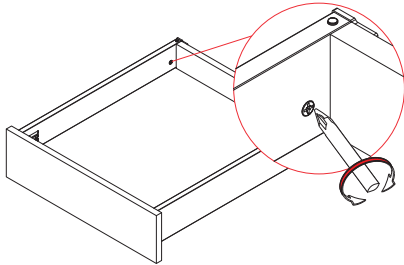

Cutting Dimensions of 16mm Thick Material

	H
A	63
B	101
C	148
D	180

KB: Cabinet width
LW: Internal cabinet width
NL: Nominal length
H: Back panel height

Installation Dimensions

Front Panel Drilling Dimensions

	E (min)	F (min)	G (min)	H (min)	K	L
A	110				/	/
B	148	25.5			32	/
C	195		37.5	49	64	32
D	227				64	32

Drilling Pattern

Installation Dimensions

Drawer Installation

3D Locking Clip Assembly

Drawer Assembly

Drawer Box Adjustment

Tilt adjustment +/- 4mm

Side adjustment +/- 1.5mm

Height adjustment +/- 1.5mm

Drawer Front Removal

The panel is disassembled

Drawer Removal

"Press"