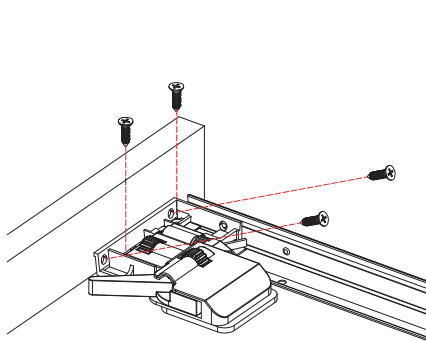

	E (min)	F (min)	G (min)	H (min)	K	L
A	110				/	/
B	148	25.5			32	/
C	195		37.5	49	64	32
D	227				64	32

Drilling Pattern

Installation Dimensions

Drawer Installation

3D Locking Clip Assembly

Drawer Assembly

Drawer Box Adjustment

Tilt adjustment +/- 4mm

Side adjustment +/- 1.5mm

Height adjustment +/- 1.5mm

Drawer Front Removal

The panel is disassembled

Drawer Removal

"Press"