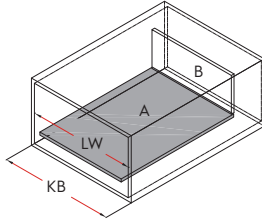

Cutting Dimensions of 16mm Thick Material