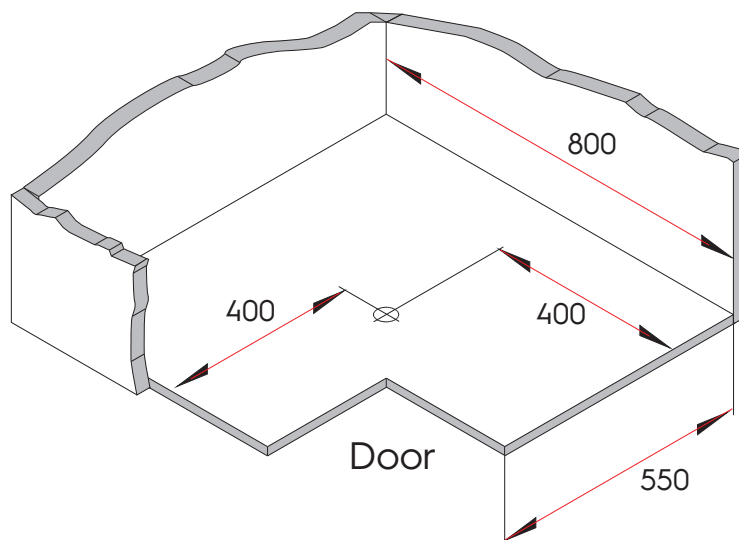

Wire Lazy Susan, Kidney

Product Features

The Lazy Susan's two levels of rotating high-quality steel shelves with a chrome finish utilize all the unused space in your corner cabinet.

- Ideal for 90 degree pie-corner cabinets
- Suitable for 28 inch (711mm) Lazy Susan corners
- Durable steel construction
- Complete kit includes pole and 2 shelves
- Load capacity: 20kg (44lbs) per shelf

Pole and Two Baskets (complete kit)

Description	Part#
<p>Ø x H 700 x 620 - 780mm (27 5/8 x 24 7/8 - 30 1/8")</p>	041-MG170

Bottom Dimensions

What's In The Box

1.

x2

2.

x1

3.

x1

4.

x6

5.

x2

6.

x4