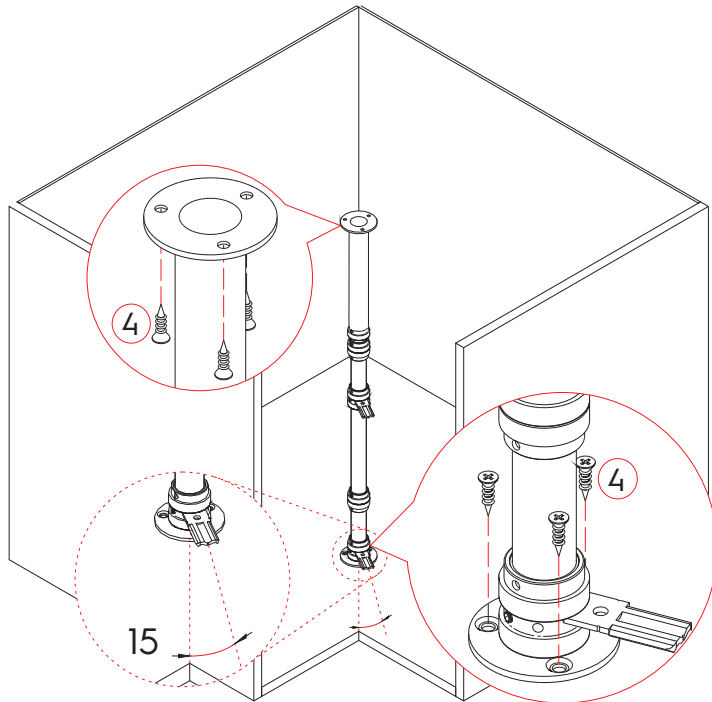

Pole and Two Baskets (complete kit)

Description	Part#
<p>Ø x H 700 x 620 - 780mm (27 5/8 x 24 7/8 - 30 1/8")</p>	041-MG170

Bottom Dimensions

What's In The Box

1.

x2

2.

x1

11.

x2

12.

x8

13.

x2

Minimum Interior Cabinet Dimensions

Ø x H 700 x 620 - 780mm (27 5/16 x 24 7/16 - 30 11/16")

Pole Assembly

Pole Installation

Basket Installation