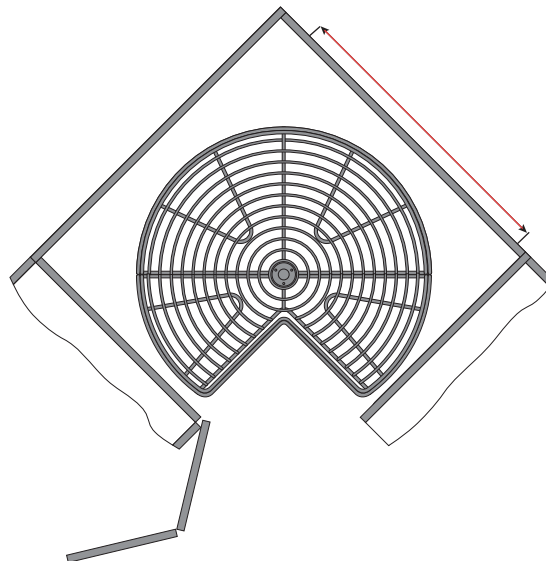

Wire Lazy Susan, Kidney

Product Features

The Lazy Susan's two levels of rotating high-quality steel shelves with a chrome finish utilize all the unused space in your corner cabinet.

- Ideal for 90 degree pie-corner cabinets
- Suitable for 28 inch (711mm) Lazy Susan corners
- Durable steel construction
- Complete kit includes pole and 2 shelves
- Load capacity: 20kg (44lbs) per shelf

11.

x2

12.

x8

13.

x2

Minimum Interior Cabinet Dimensions

Ø x H 700 x 620 - 780mm (27 5/16 x 24 7/16 - 30 11/16")