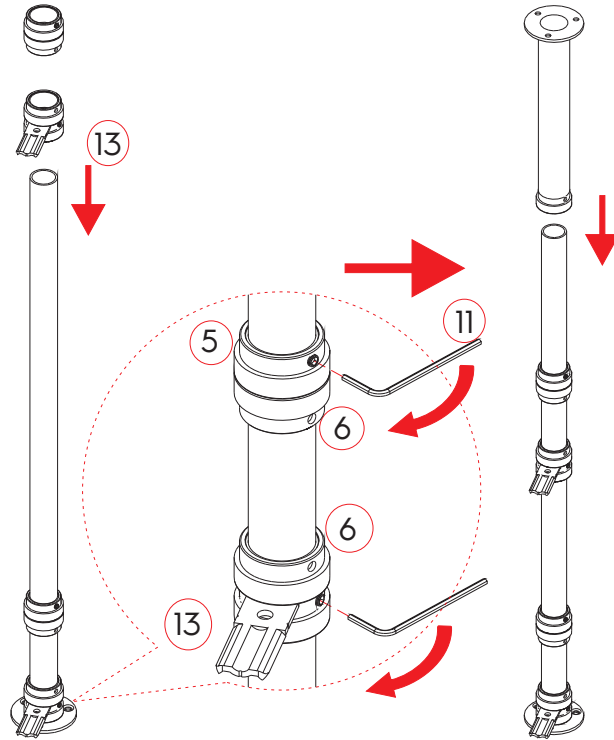

Pole and Two Baskets (complete kit)

Description	Part#
<p>Ø x H 700 x 620 - 780mm (27 5/8 x 24 7/8 - 30 1/8")</p>	041-MG170

Bottom Dimensions

What's In The Box

1.

x2

2.

x1

11.

x2

12.

x8

13.

x2

Minimum Interior Cabinet Dimensions

Ø x H 700 x 620 - 780mm (27 5/16 x 24 7/16 - 30 11/16")

Pole Assembly

Pole Installation

Basket Installation