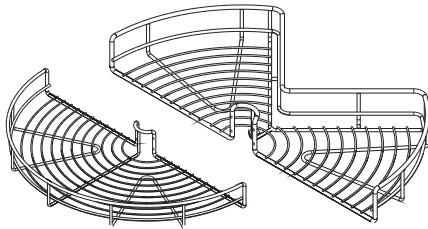

Wire Lazy Susan, Kidney

Product Features

The Lazy Susan's two levels of rotating high-quality steel shelves with a chrome finish utilize all the unused space in your corner cabinet.

- Ideal for 90 degree pie-corner cabinets
- Suitable for 28 inch (711mm) Lazy Susan corners
- Durable steel construction
- Complete kit includes pole and 2 shelves
- Load capacity: 20kg (44lbs) per shelf

Pole and Two Baskets (complete kit)

Description	Part#
<p>Ø x H 700 x 620 - 780mm (27 5/8 x 24 7/8 - 30 1/8")</p>	041-MG170

Bottom Dimensions

What's In The Box

1.

x2

2.

x1

3.

x1

4.

x6

5.

x2

6.

x4