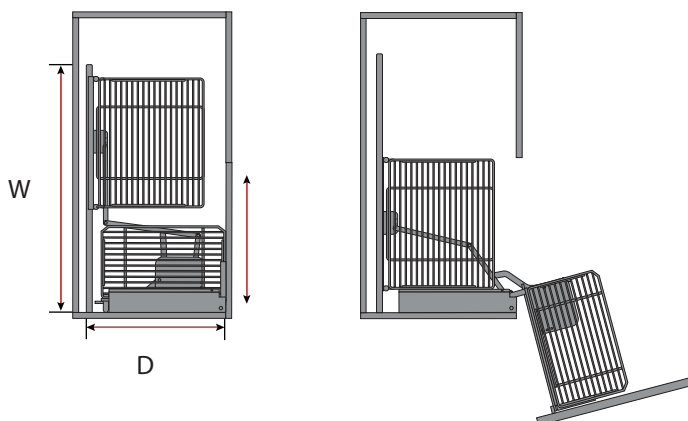

Minimum Interior Cabinet Dimensions

W x H x D 860 - 968 x 537 x 513mm (33 7/8 - 38 1/8 x 21 1/8 x 20 3/16")