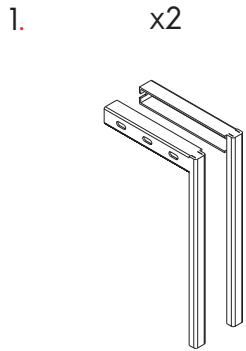

### Product Features

A classic chrome wire Magic Corner storage pull-out with soft-close. The adjustable width frame that is also universal for both directions, makes this best-selling corner storage solution an excellent choice for any project.

- Suits 450mm (18") door in 900mm (36") blind corner.
- Sold as a complete set, all baskets included
- Attractive chrome wire baskets
- Adjustable width frame
- Universal for left or right opening
- Soft-close door
- Load capacity: Inner: 15kg (33lbs) Door: 8kg (18lbs)

Description	Part#
<p style="text-align: center;"><b>W x H x D</b> 860 - 968 x 537 x 513mm (33 7/8 - 38 1/8 x 21 1/8 x 20 3/16")</p>	041-MH111B

### Open Angle Dimensions