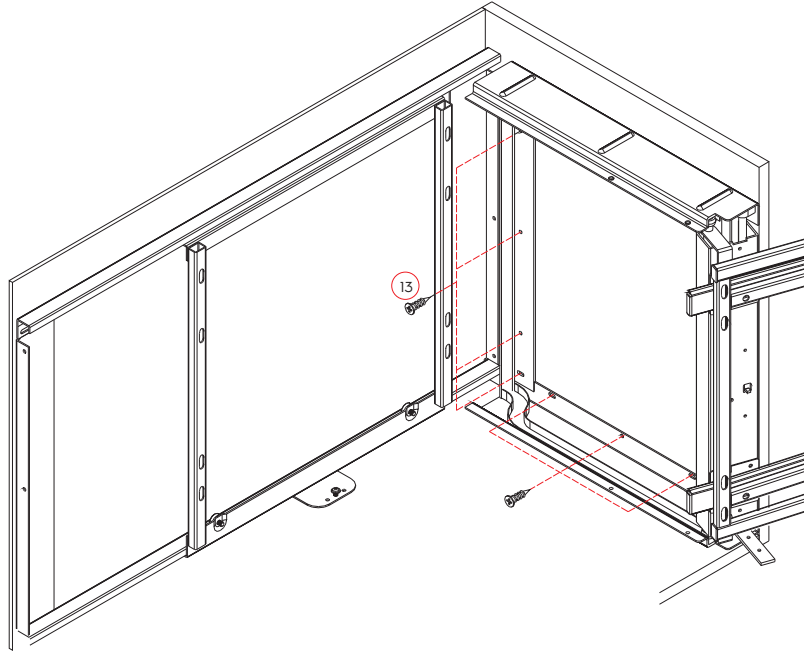

Locking Side Frame