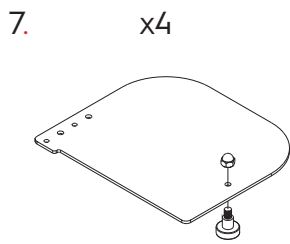

What's In The Box