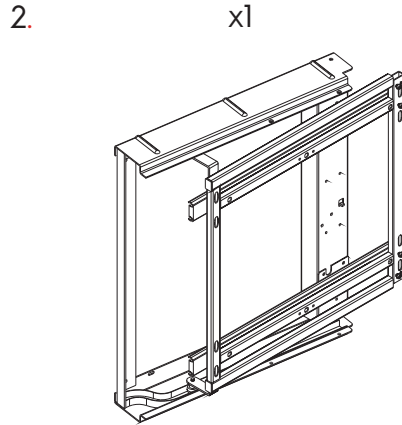

What's In The Box