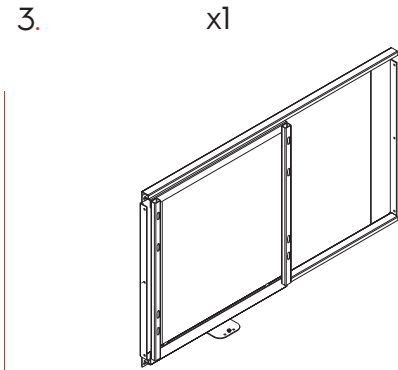

What's In The Box