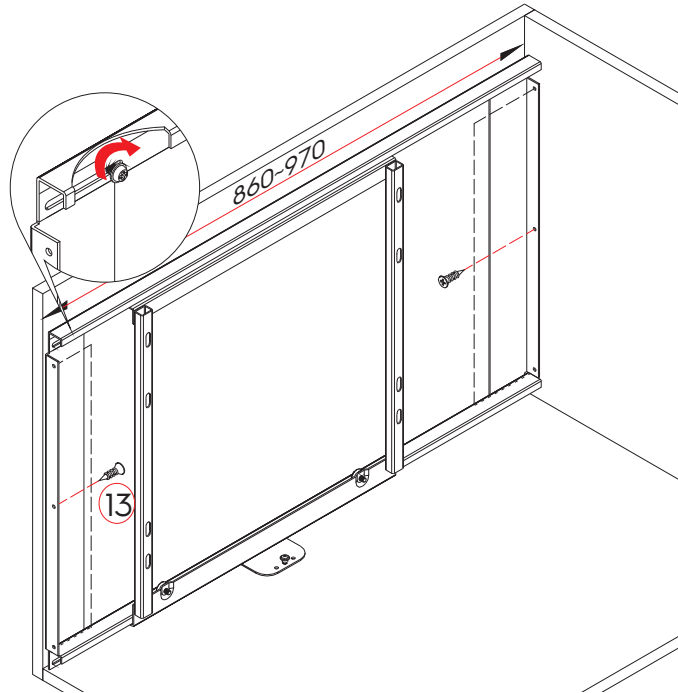

Locking Side Frame