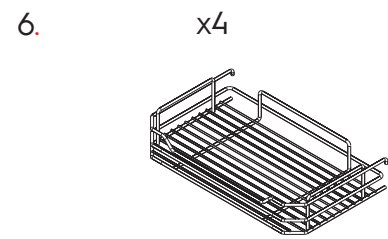

What's In The Box