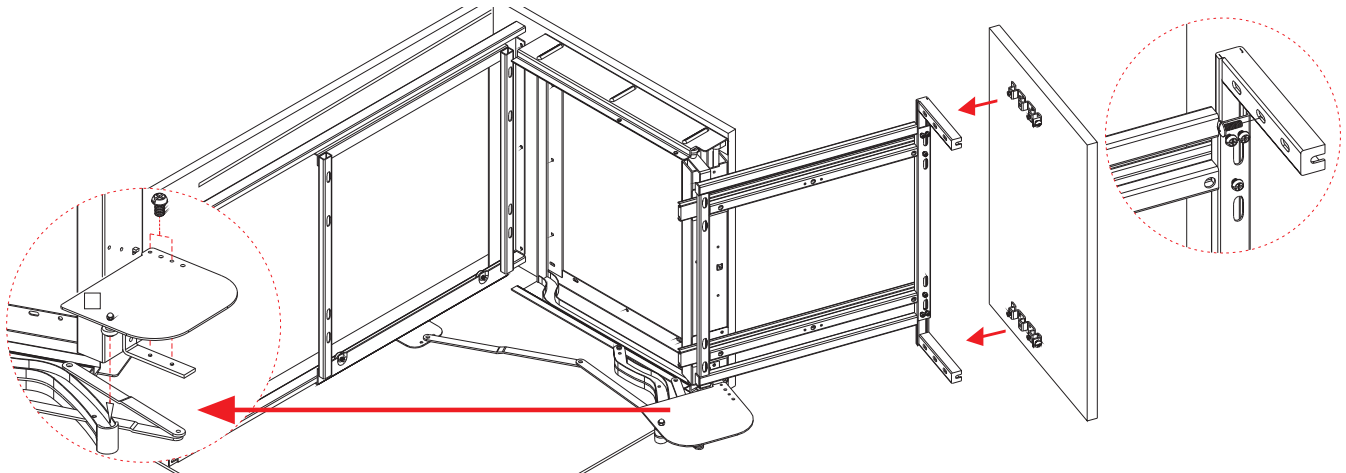

### Product Features

A classic chrome wire Magic Corner storage pull-out with soft-close. The adjustable width frame that is also universal for both directions, makes this best-selling corner storage solution an excellent choice for any project.

- Suits 450mm (18") door in 900mm (36") blind corner.
- Sold as a complete set, all baskets included
- Attractive chrome wire baskets
- Adjustable width frame
- Universal for left or right opening
- Soft-close door
- Load capacity: Inner: 15kg (33lbs) Door: 8kg (18lbs)

### Door & Flank Dimensions

### Pre-mount Screws

Locking Side Frame

Locking Bottom Frame

Door Bracket Installation

Frame Installation

Frame Installation