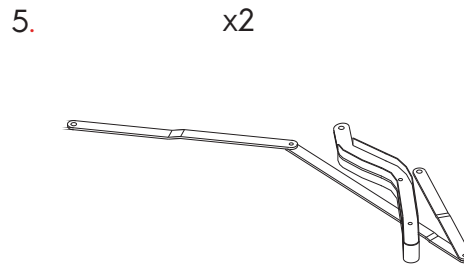

### Product Features

A classic chrome wire Magic Corner storage pull-out with soft-close. The adjustable width frame that is also universal for both directions, makes this best-selling corner storage solution an excellent choice for any project.

- Suits 450mm (18") door in 900mm (36") blind corner.
- Sold as a complete set, all baskets included
- Attractive chrome wire baskets
- Adjustable width frame
- Universal for left or right opening
- Soft-close door
- Load capacity: Inner: 15kg (33lbs) Door: 8kg (18lbs)

Description	Part#
<p style="text-align: center;"><b>W x H x D</b> 860 - 968 x 537 x 513mm (33 7/8 - 38 1/8 x 21 1/8 x 20 3/16")</p>	041-MH111B

### Open Angle Dimensions