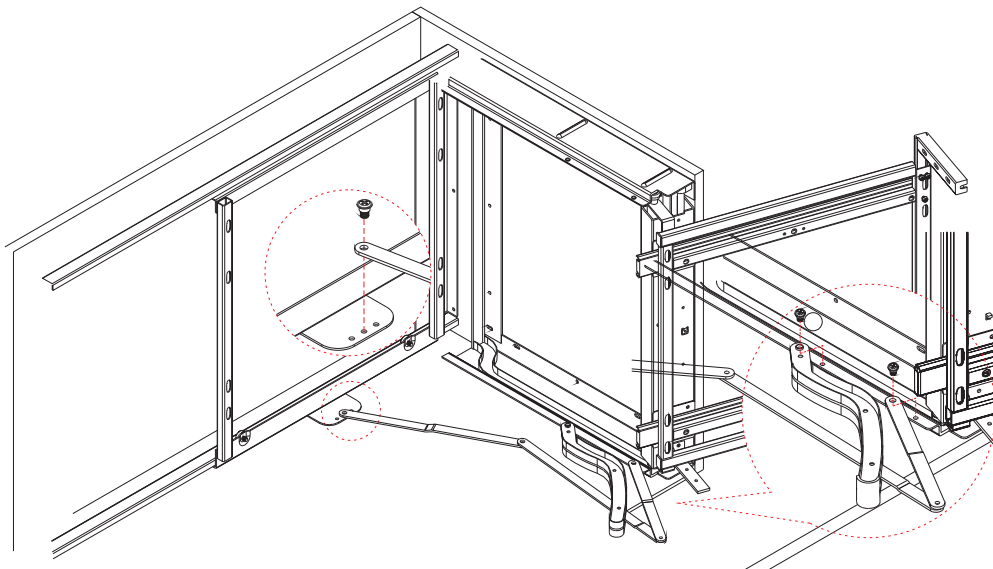

### Product Features

A classic chrome wire Magic Corner storage pull-out with soft-close. The adjustable width frame that is also universal for both directions, makes this best-selling corner storage solution an excellent choice for any project.

### Door & Flank Dimensions

### Locking Side Frame

### Pre-mount Screws

Locking Side Frame

Locking Bottom Frame

Door Bracket Installation

Frame Installation

Frame Installation