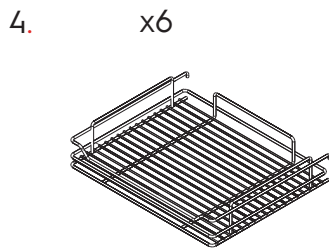

What's In The Box