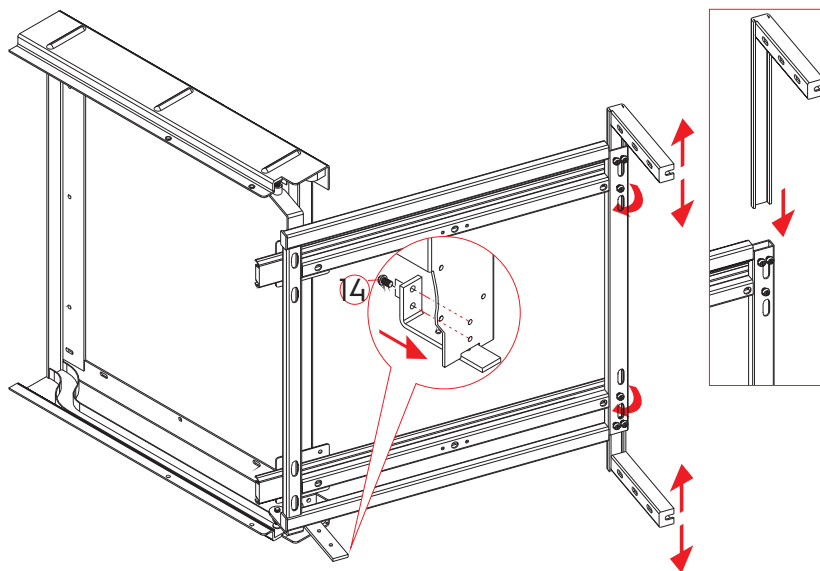

Pre-mount Screws