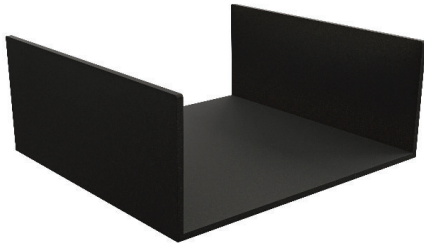

Aluminum Accent Divider Insert - 93

Anodized Silver: #04-AU-ACCENT-AN-93
Matte Black: #04-AU-ACCENT-MB-93 (shown)
Gold: # 04-AU-ACCENT-AU79-93
Silk White: # 04-AU-ACCENT-SW-93
Star Dust: # 04-AU-ACCENT-SD-93

W x D x H:

93mm x 100mm x 40mm (3 21/32" x 3 5/16" x 1 1/16")