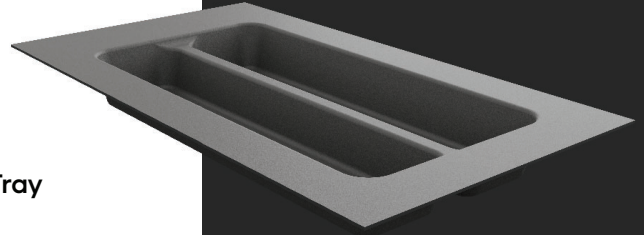

### Utensil

Twelve Inch, 2 Section Utensil Tray

Matte Grey: #04-AREA-UT-GM-D

**Additional Finishes:**

Silk White: #04-AREA-UT-SW-D

Matte Grey Textured: #04-AREA-UT-GMT-D

## Fifteen Inch