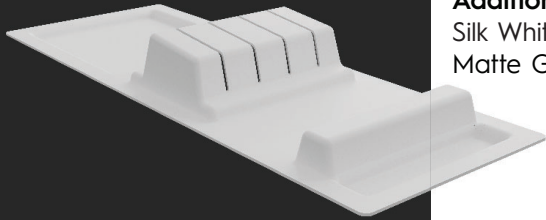

## Utensil

Thirty Inch, 3 Section Utensil Tray (15") x2

Matte Grey: #04-AREA-UT-GM-E

**Additional Finishes:**

Silk White: #04-AREA-UT-SW-E

Matte Grey Textured: #04-AREA-UT-GMT-E

Thirty-Six Inch