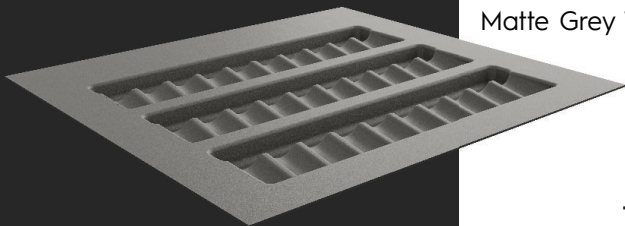

## Spice Tray

Spice Tray, 480mm - 600mm

Matte Grey: #04-AREA-ST-GM-H

**Additional Finishes:**

Silk White: #04-AREA-ST-SW-H

Matte Grey Textured: #04-AREA-ST-GMT-H