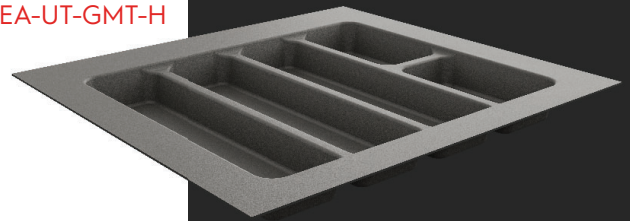

## Spice Tray

Spice Tray, 480mm - 600mm

Matte Grey: #04-AREA-ST-GM-H

**Additional Finishes:**

Silk White: #04-AREA-ST-SW-H

Matte Grey Textured: #04-AREA-ST-GMT-H