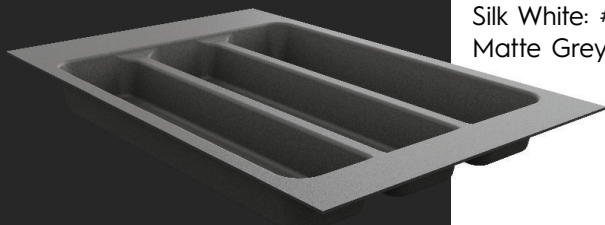

## Utensil

Thirty Inch, 3 Section Utensil Tray (15") x2

Matte Grey: #04-AREA-UT-GM-E

**Additional Finishes:**

Silk White: #04-AREA-UT-SW-E

Matte Grey Textured: #04-AREA-UT-GMT-E

Thirty-Six Inch