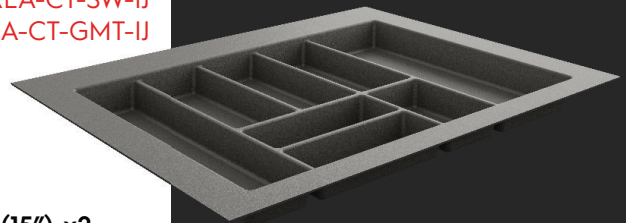

## Utensil

Thirty Inch, 3 Section Utensil Tray (15") x2

Matte Grey: #04-AREA-UT-GM-E

**Additional Finishes:**

Silk White: #04-AREA-UT-SW-E

Matte Grey Textured: #04-AREA-UT-GMT-E

Thirty-Six Inch