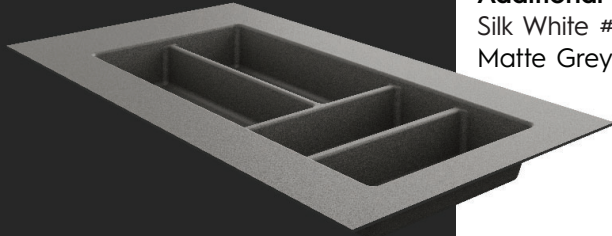

Twelve Inch

Cutlery

Twelve Inch, 4 Section Cutlery Tray

Matte Grey: #04-AREA-CT-GM-D

Additional Finishes:

Silk White: #04-AREA-CT-SW-D

Matte Grey Textured: #04-AREA-CT-GMT-D

Utensil

Twelve Inch, 2 Section Utensil Tray

Matte Grey: #04-AREA-UT-GM-D