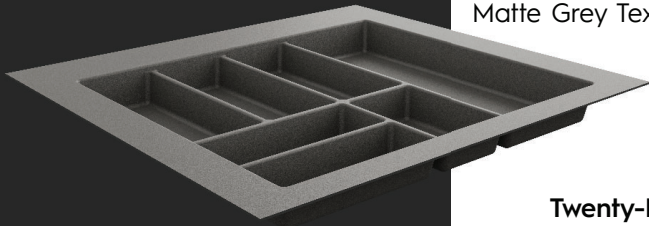

## Cutlery

Twenty-Four Inch, 7 Section Cutlery Tray\*

Matte Grey: #04-AREA-CT-GM-H

**Additional Finishes:**

Silk White: #04-AREA-CT-SW-H

Matte Grey Textured: #04-AREA-CT-GMT-H