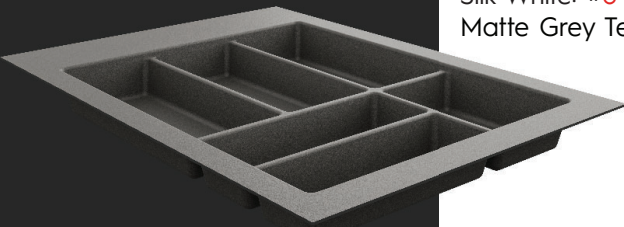

Eighteen Inch

Cutlery

Eighteen Inch, 6 Section Cutlery Tray

Matte Grey: #04-AREA-CT-GM-F

Additional Finishes:

Silk White: #04-AREA-CT-SW-F

Matte Grey Textured: #04-AREA-CT-GMT-F