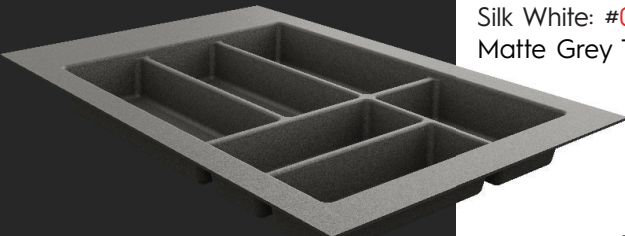

### Cutlery

Twelve Inch, 4 Section Cutlery Tray

Matte Grey: #04-AREA-CT-GM-D

**Additional Finishes:**

Silk White: #04-AREA-CT-SW-D

Matte Grey Textured: #04-AREA-CT-GMT-D

### Utensil

Twelve Inch, 2 Section Utensil Tray

Matte Grey: #04-AREA-UT-GM-D

**Additional Finishes:**

Silk White: #04-AREA-UT-SW-D

Matte Grey Textured: #04-AREA-UT-GMT-D

## Fifteen Inch