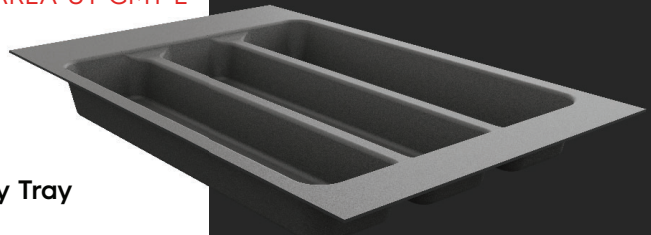

### Utensil

Fifteen Inch, 3 Section Utensil Tray

Matte Grey: #04-AREA-UT-GM-E

**Additional Finishes:**

Silk White: #04-AREA-UT-SW-E

Matte Grey Textured: #04-AREA-UT-GMT-E