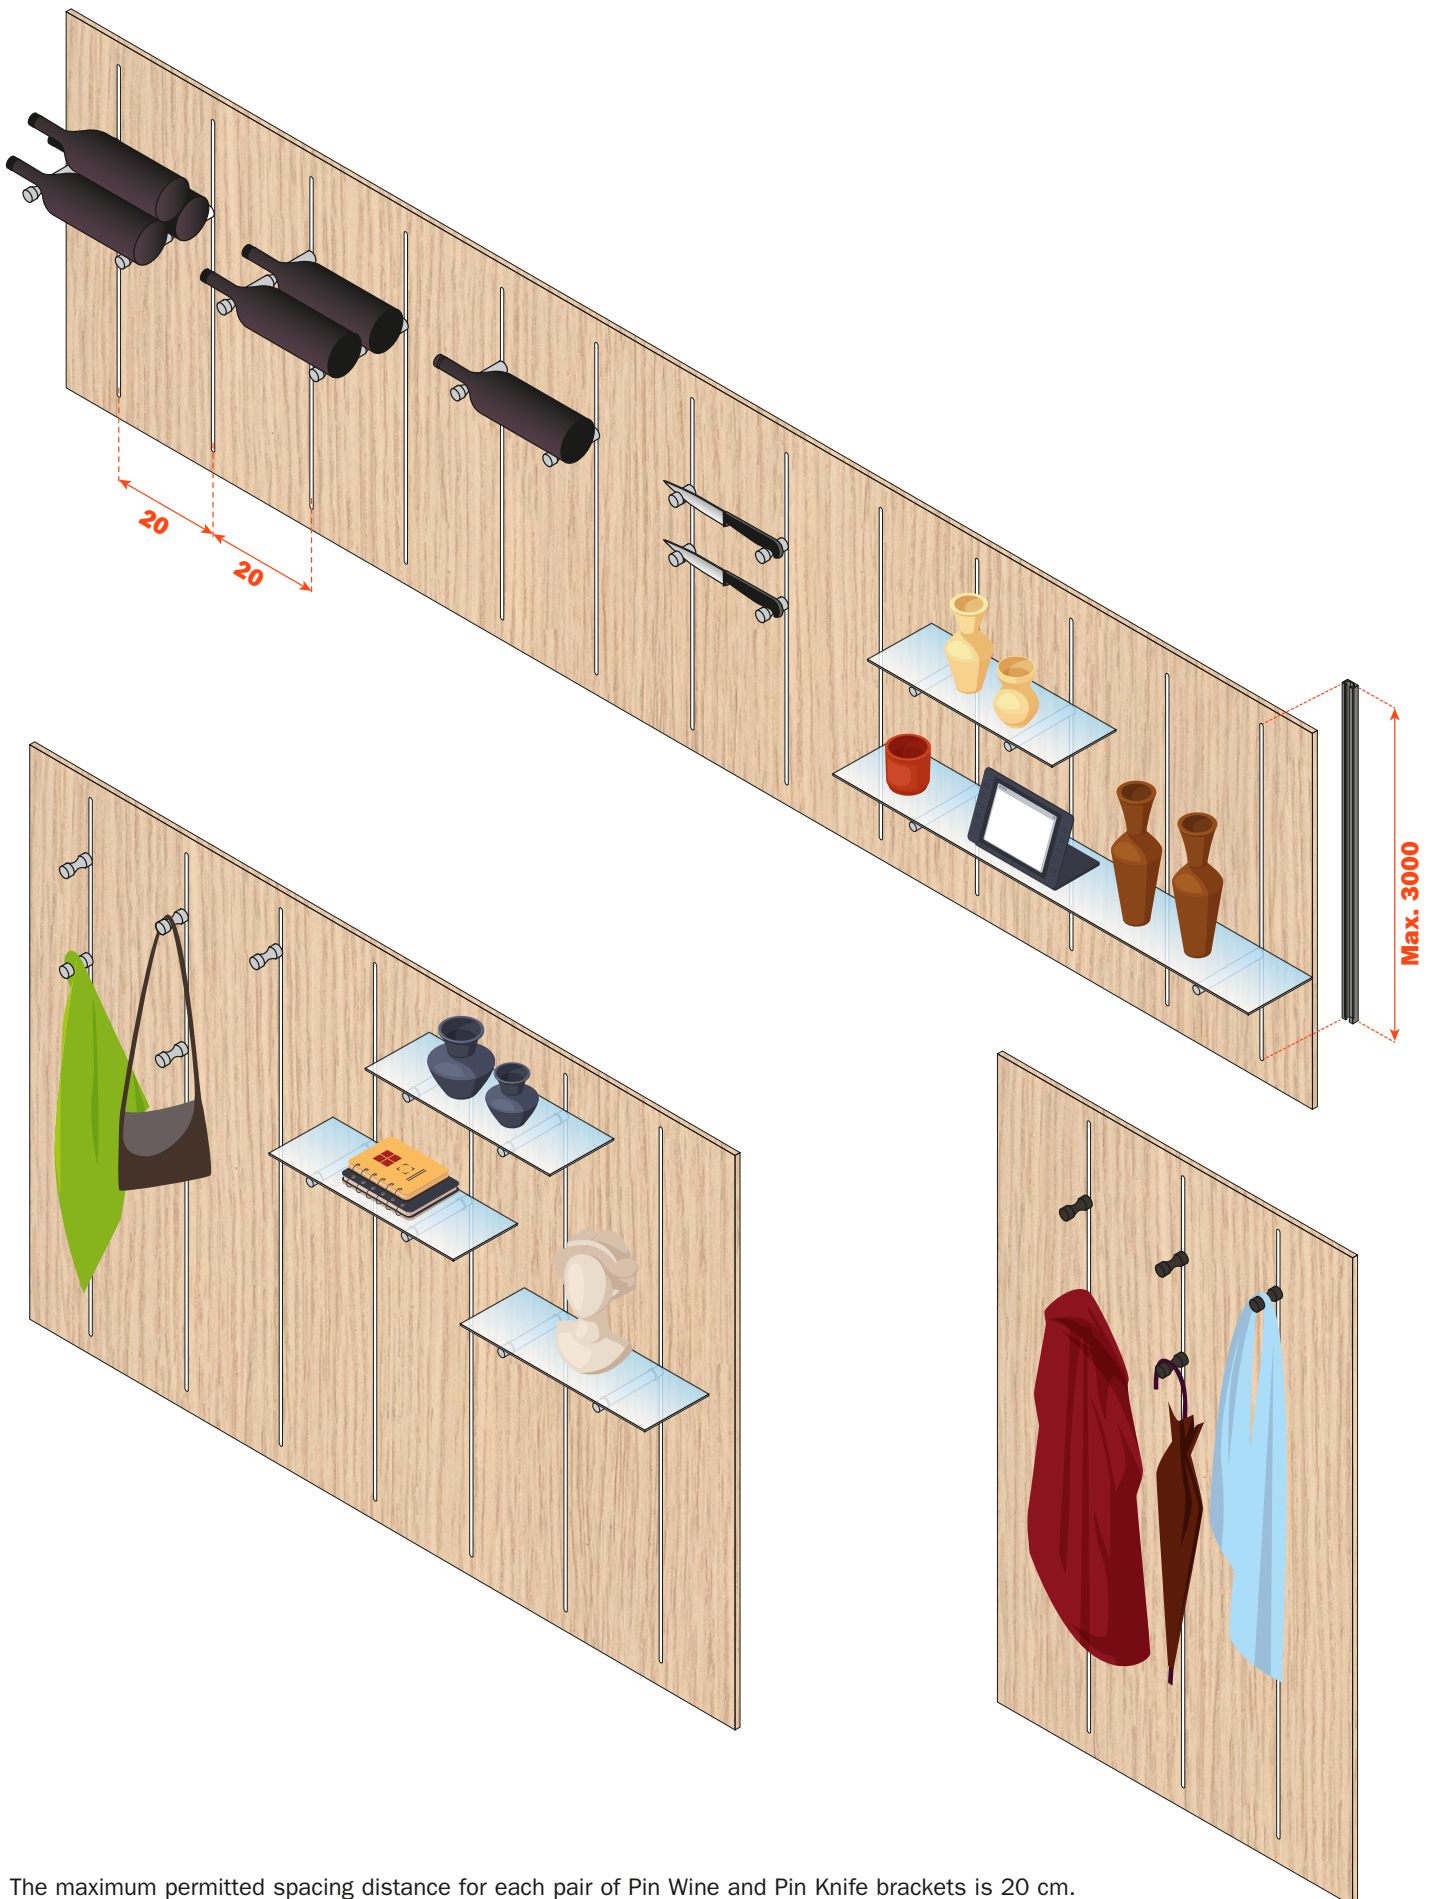

POSSIBLE COMPOSITIONS

Wood panelling with recessed profiles

The maximum permitted spacing distance for each pair of Pin Wine and Pin Knife brackets is 20 cm.

Surface-mounted profiles