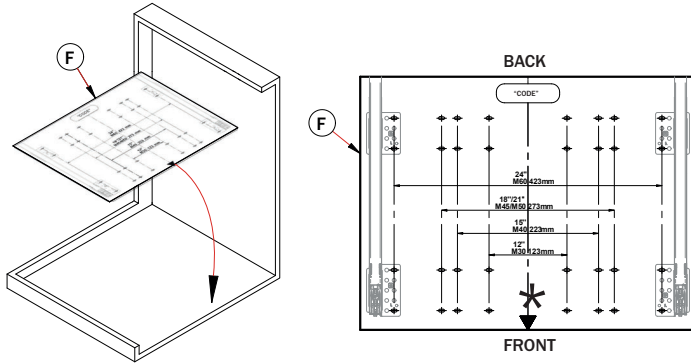

Step #7

Installation Step #1

Step #2