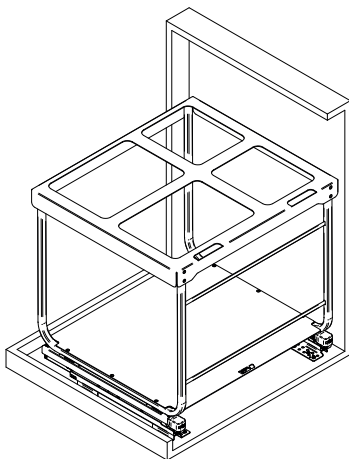

Step #5

Step #6