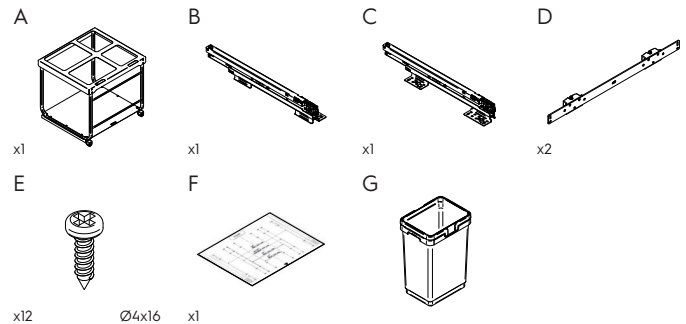

What's In the Box

- Frame
- Slides
- Screws
- Bins
- Template

Size	Capacity	Pull Out Dimensions (W x H x D)	Hinge Dimensions (W x H x D)	Part#
12"	2x 10L	255mm x 548mm x 481mm (10 3/64" x 21 37/64" x 18 15/16")	230mm x 548mm x 481mm (9 1/16" x 21 37/64" x 18 15/16")	041-VK12-20-IS
	33L	255mm x 548mm x 481mm (10 3/64" x 21 37/64" x 18 15/16")	230mm x 548mm x 481mm (9 1/16" x 21 37/64" x 18 15/16")	041-VK12-33-IS*
15"	2x 20L	331mm x 548mm x 481mm (13 1/32" x 21 37/64" x 18 15/16")	330mm x 548mm x 481mm (12 63/64" x 21 37/64" x 18 15/16")	041-VK15-40-IS*
	47L	331mm x 645mm x 481mm (13 1/32" x 25 25/64" x 18 15/16")	330mm x 645mm x 481mm (12 63/64" x 25 25/64" x 18 15/16")	041-VK15-47-IS
18"	47L	407mm x 645mm x 481mm (16 1/32" x 21 37/64" x 18 15/16")	380mm x 645mm x 481mm (14 61/64" x 21 37/64" x 18 15/16")	041-VK18-47-IS
	1x 30L + 2x 10L	407mm x 548mm x 481mm (16 1/32" x 25 25/64" x 18 15/16")	380mm x 548mm x 481mm (14 61/64" x 25 25/64" x 18 15/16")	041-VK18-50-IS*
	2x 30L	407mm x 548mm x 481mm (16 1/32" x 25 25/64" x 18 15/16")	380mm x 548mm x 481mm (14 61/64" x 25 25/64" x 18 15/16")	041-VK18-60-IS*
21"	47L	483mm x 645mm x 481mm (19 1/64" x 25 25/64" x 18 15/16")	380mm x 645mm x 481mm (14 61/64" x 25 25/64" x 18 15/16")	041-VK21-47-IS
	1x 30L + 2x 10L	483mm x 645mm x 481mm (19 1/64" x 25 25/64" x 18 15/16")	380mm x 645mm x 481mm (14 61/64" x 25 25/64" x 18 15/16")	041-VK21-50-IS*
24"	2x 30L	483mm x 548mm x 481mm (19 1/64" x 21 37/64" x 18 15/16")	380mm x 548mm x 481mm (14 61/64" x 21 37/64" x 18 15/16")	041-VK21-60-IS*
	2x 20L + 2x 10L	559mm x 548mm x 481mm (22 1/64" x 21 37/64" x 18 15/16")	530mm x 548mm x 481mm (20 55/64" x 21 37/64" x 18 15/16")	041-VK24-60-IS
24"	2x 33L	559mm x 548mm x 481mm (22 1/64" x 21 37/64" x 18 15/16")	530mm x 548mm x 481mm (20 55/64" x 21 37/64" x 18 15/16")	041-VK24-66-IS
	2x 47L	559mm x 645mm x 481mm (22 1/64" x 25 25/64" x 18 15/16")	542mm x 645mm x 481mm (21 11/32" x 25 25/64" x 18 15/16")	041-VK24-94-IS
--	--	--	--	041-VK-TOUCH