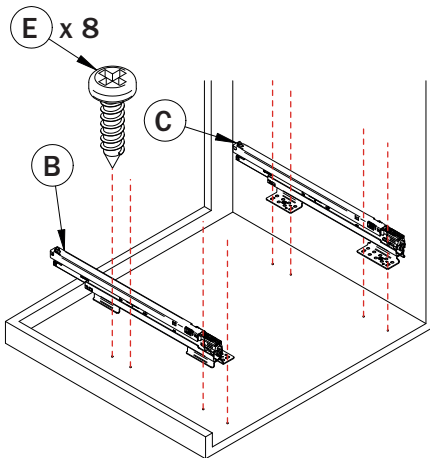

Step #3

Step #4