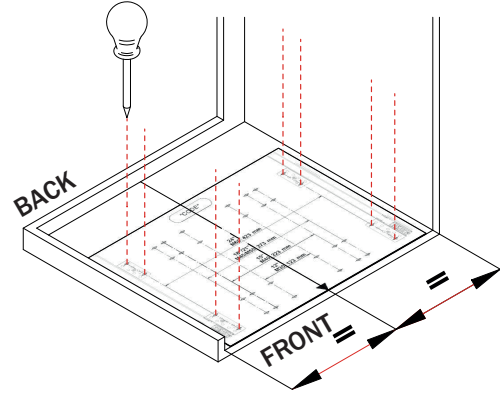

Installation Step #1

Step #2