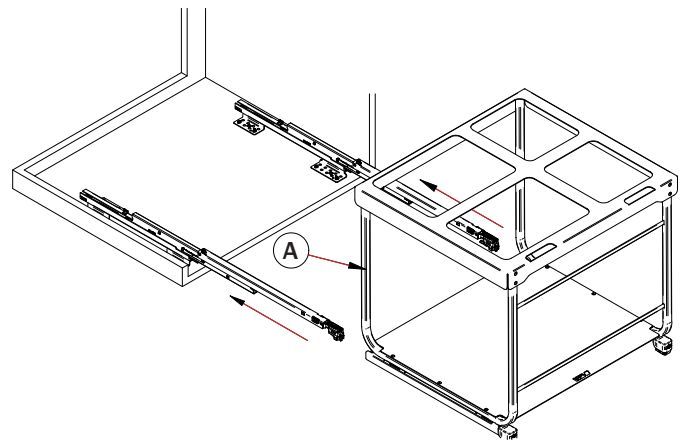

Step #3

Step #4