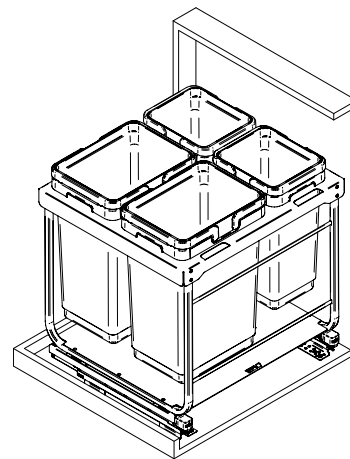

Step #5

Step #6