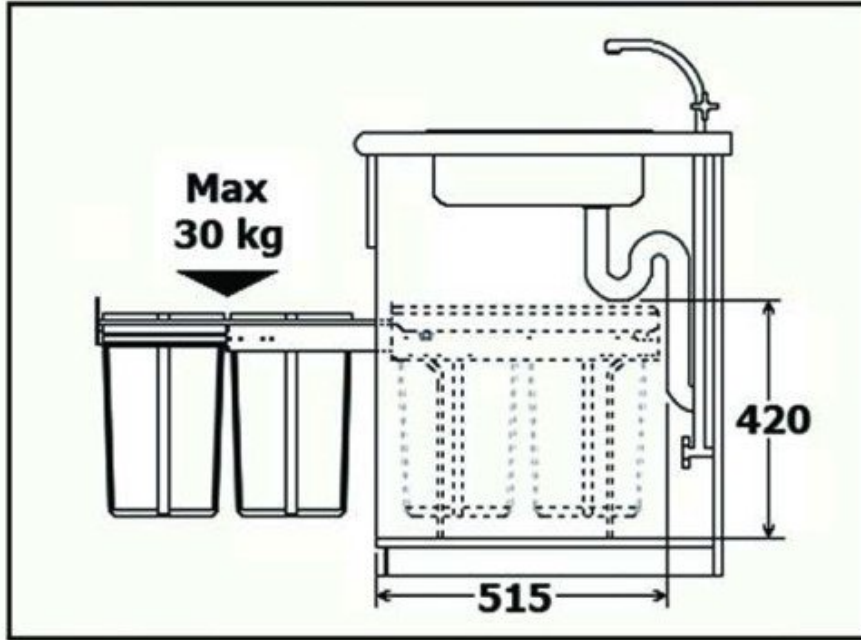

## Wastebin Pullout 2 Bin 400mm White

**Part Number: 04-1012-W**

Wastebin Pullout 2 Bin 400mm White

Bin Included? .....	2 bins are included
Closing Type .....	Self-Closing
Colour .....	White
Cover Included? .....	Cover integrated into frame
Load Capacity .....	30 kg
Material .....	Polypropylene and Steel
Pullout Type .....	Waste & Recycle Pullout
Slide Extension Type .....	Full-Extension
Slide Type .....	Ball-Bearing
Volume .....	Each bin is 20 L

Technical Documents

**Specifications:**

**-2 Large bins (290 x 210 x 360mm)**

<u>Part No.</u>	<u>Description</u>	<u>Case</u>
04-1012	White 2 x 20L bins	1
04-1012G	Grey 2 x 20L bins	1