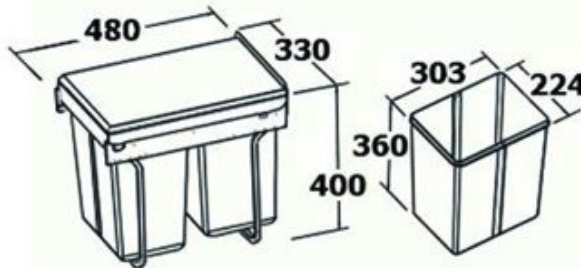

## Wastebin Pullout 2 Bin 400mm White

**Part Number: 04-1012-W**

Wastebin Pullout 2 Bin 400mm White

Bin Included? .....	2 bins are included
Closing Type .....	Self-Closing
Colour .....	White
Cover Included? .....	Cover integrated into frame
Load Capacity .....	30 kg
Material .....	Polypropylene and Steel
Pullout Type .....	Waste & Recycle Pullout
Slide Extension Type .....	Full-Extension
Slide Type .....	Ball-Bearing
Volume .....	Each bin is 20 L

Technical Documents

**Specifications:**

**-2 Large bins (290 x 210 x 360mm)**

<u>Part No.</u>	<u>Description</u>	<u>Case</u>
04-1012	White 2 x 20L bins	1
04-1012G	Grey 2 x 20L bins	1