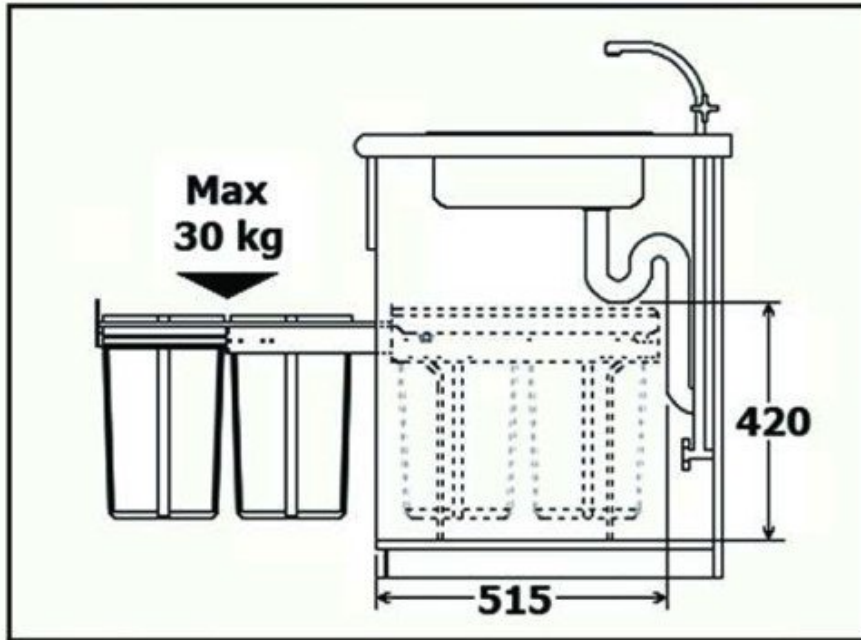

Wastebin Pullout 2 Bin 400mm White

Part Number: 04-1012-W

Wastebin Pullout 2 Bin 400mm White

Bin Included?	2 bins are included
Closing Type	Self-Closing
Colour	White
Cover Included?	Cover integrated into frame
Load Capacity	30 kg
Material	Polypropylene and Steel
Pullout Type	Waste & Recycle Pullout
Slide Extension Type	Full-Extension
Slide Type	Ball-Bearing
Volume	Each bin is 20 L

Technical Documents

Specifications:

-2 Large bins (290 x 210 x 360mm)

<u>Part No.</u>	<u>Description</u>	<u>Case</u>
04-1012	White 2 x 20L bins	1
04-1012G	Grey 2 x 20L bins	1