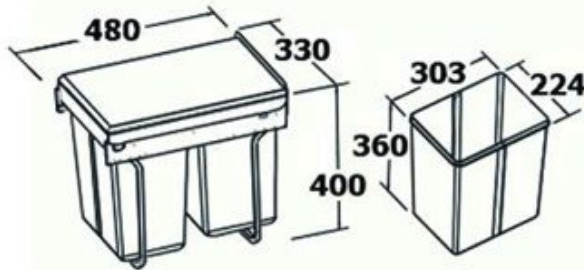

## Wastebin Pullout 2 Bin 400mm White

**Part Number: 04-1012-W**

Wastebin Pullout 2 Bin 400mm White

Bin Included? .....	2 bins are included
Closing Type .....	Self-Closing
Colour .....	White
Cover Included? .....	Cover integrated into frame
Load Capacity .....	30 kg
Material .....	Polypropylene and Steel
Pullout Type .....	Waste & Recycle Pullout
Slide Extension Type .....	Full-Extension
Slide Type .....	Ball-Bearing
Volume .....	Each bin is 20 L

Technical Documents

**Specifications:**

**-2 Large bins (290 x 210 x 360mm)**

<u>Part No.</u>	<u>Description</u>	<u>Case</u>
04-1012	White 2 x 20L bins	1
04-1012G	Grey 2 x 20L bins	1