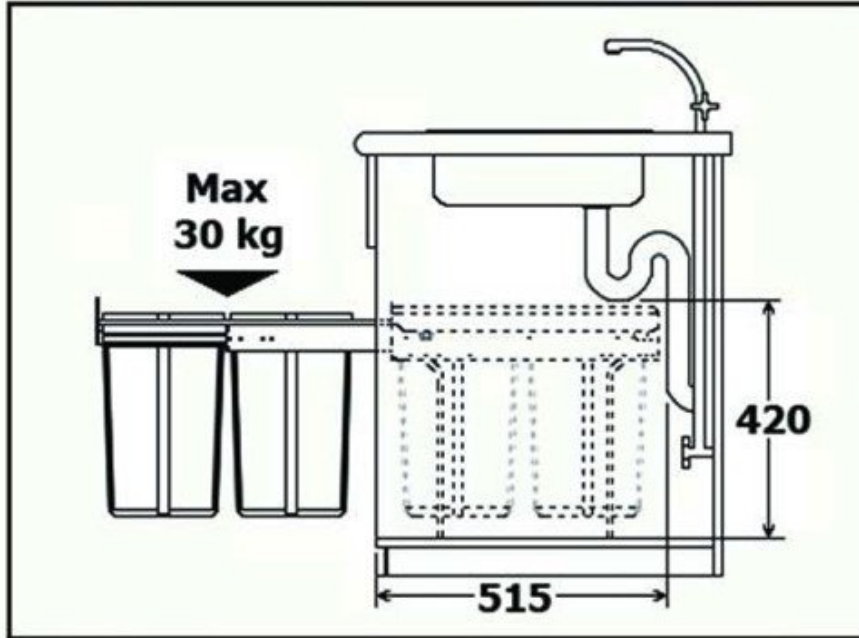

## Wastebin Pullout 2 Bin 400mm White

**Part Number: 04-1012-W**

Wastebin Pullout 2 Bin 400mm White

Bin Included? .....	2 bins are included
Closing Type .....	Self-Closing
Colour .....	White
Cover Included? .....	Cover integrated into frame
Load Capacity .....	30 kg
Material .....	Polypropylene and Steel
Pullout Type .....	Waste & Recycle Pullout
Slide Extension Type .....	Full-Extension
Slide Type .....	Ball-Bearing
Volume .....	Each bin is 20 L

Technical Documents

**Specifications:**

**-2 Large bins (290 x 210 x 360mm)**

<u>Part No.</u>	<u>Description</u>	<u>Case</u>
04-1012	White 2 x 20L bins	1
04-1012G	Grey 2 x 20L bins	1