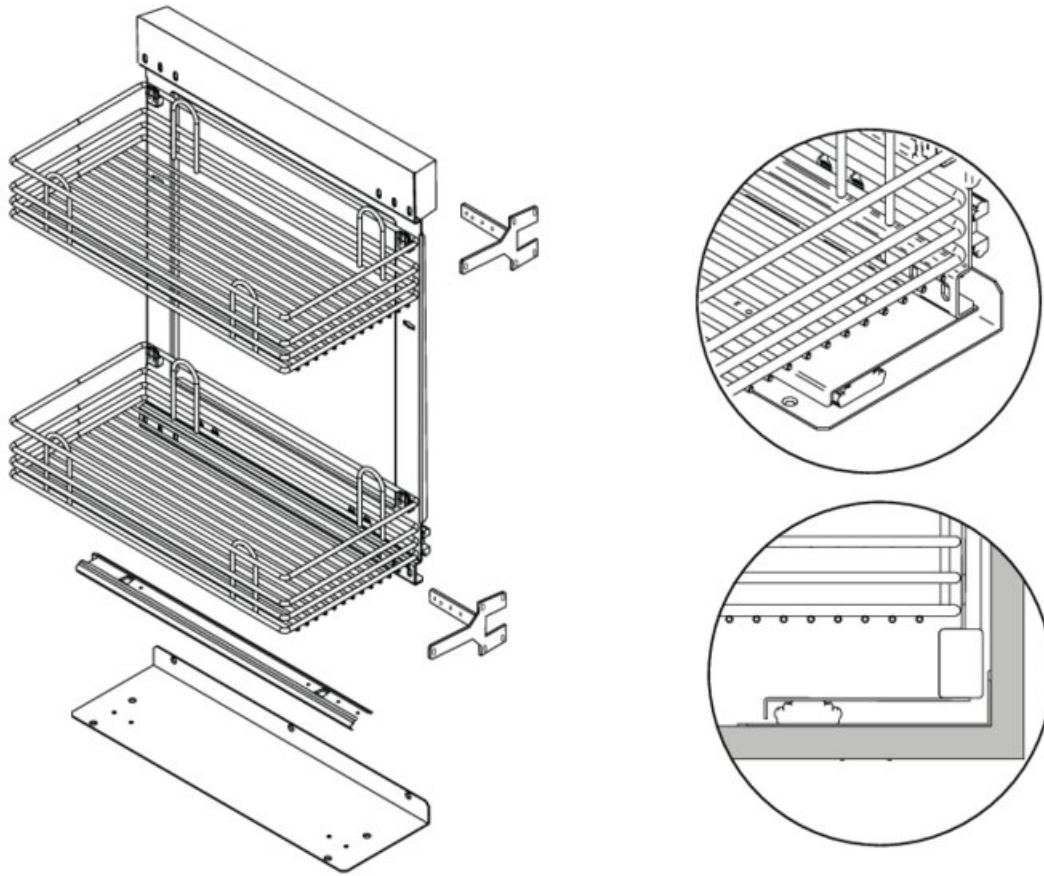

Technical Documents

View this product online at <https://marathonhardware.com/pd/041-VSF604L>