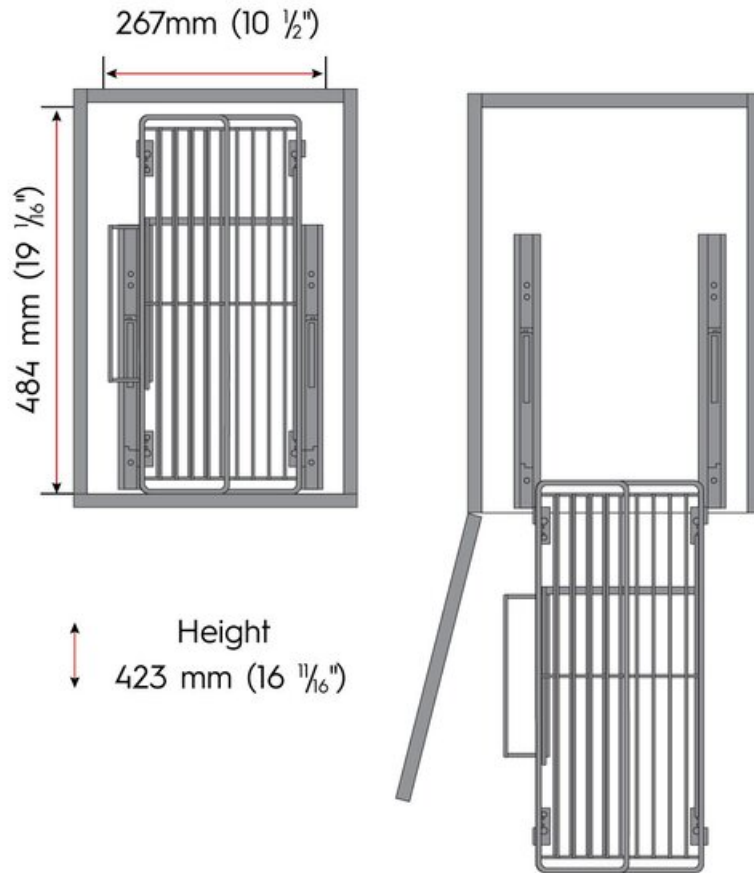

Bottom Pull-Out, Soft-Close

Part Number: 041-FL100-C

Bottom Pull Out with Soft-Close

This Bottom Pull Out with Concealed Undermount Soft-Closing slides is a good fit for Undersink or Base Cabinets.

Basket Bottom Type	Wire Bottom
Basket Wire Finish	Chrome
Baskets Included?	Yes
Closing Type	Soft-Close
Finish	Chrome
Frame Finish	Light Grey
Height	423 mm
Length	484 mm
Load Capacity	15 kg (33 lbs)
Slide Type	Undermount
Suggested for Cabinet (Door) Width	300 mm (12 in)
Width	267 mm

Product Description

This Bottom Pull out with Concealed Undermount Soft-Closing slides is a good fit for Undersink or Base Cabinets. As a complete kit everything you need to install including baskets, frame and slides are included. This is suitable for either right or left installations due to the bottom mount position.

Product Advantages

- Required Interior Width of 270mm (10 5/8") for opening
- Door Mount not available
- Available for hinged door only
- Load capacity: 15kg (33lbs)
- Soft-Close

Technical Documents

View this product online at <https://marathonhardware.com/pd/041-FL100-C>

- Required interior width of 270mm (10 5/8") for opening
- Door Mount not available
- Available for hinged door only
- Load capacity: 15kg (33lbs)
- Soft-Close

Bottom Mount Pull-out, complete kit

Description	Part#
W x H x D 267 x 423 x 484mm (10 1/2 x 16 1/16 x 19 1/16")	041-FL100-C