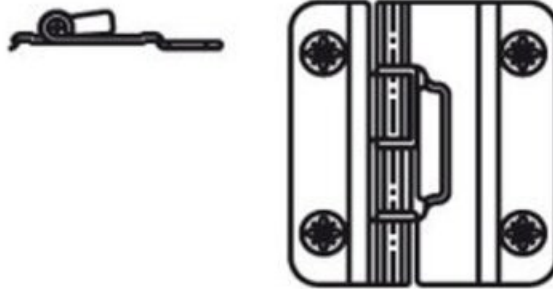


Butt Hinge for Concertina System

Part Number: SF1CXE9

Salice Butt Hinge for Concertina System

Salice's Concertina Doors System has been designed to open both doors on one side only, giving good access to the interior of the cabinet.

<p>
</p>

Product Advantages

Space taken up by the door in the maximum open position is reduced to a minimum (approximately 80 mm).

Technical Documents

View this product online at <https://marathonhardware.com/pd/SF1CXE9>