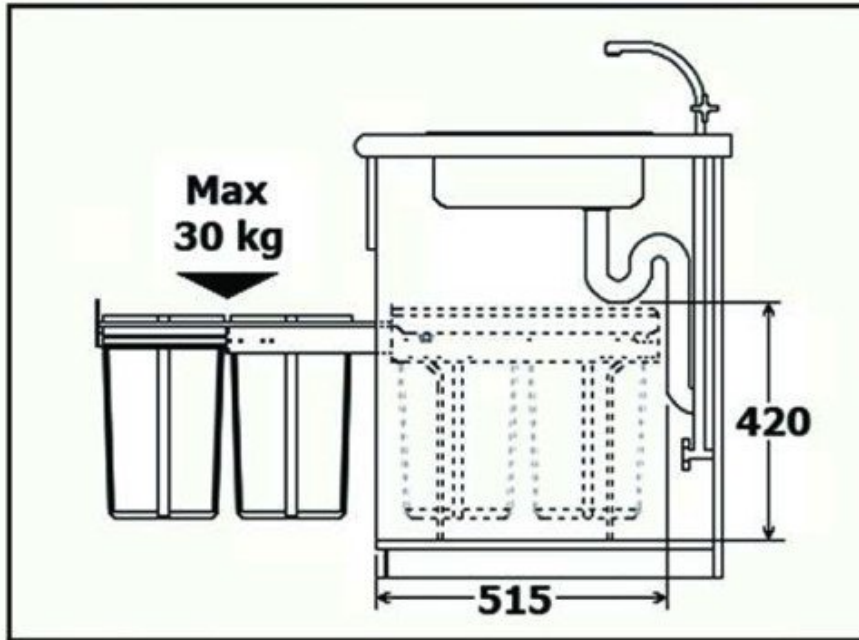

Wastebin Pullout 2 Bin 400mm White

Part Number: 04-1012-W

Wastebin Pullout 2 Bin 400mm White

Bin Included?	2 bins are included
Closing Type	Self-Closing
Colour	White
Cover Included?	Cover integrated into frame
Load Capacity	30 kg
Material	Polypropylene and Steel
Pullout Type	Waste & Recycle Pullout
Slide Extension Type	Full-Extension
Slide Type	Ball-Bearing
Volume	Each bin is 20 L

Technical Documents

Specifications:

-2 Large bins (290 x 210 x 360mm)

<u>Part No.</u>	<u>Description</u>	<u>Case</u>
04-1012	White 2 x 20L bins	1
04-1012G	Grey 2 x 20L bins	1