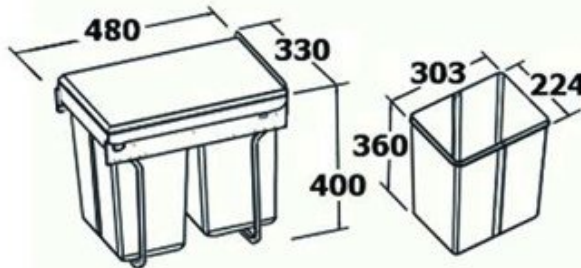

Wastebin Pullout 2 Bin 400mm White

Part Number: 04-1012-W

Wastebin Pullout 2 Bin 400mm White

Bin Included?	2 bins are included
Closing Type	Self-Closing
Colour	White
Cover Included?	Cover integrated into frame
Load Capacity	30 kg
Material	Polypropylene and Steel
Pullout Type	Waste & Recycle Pullout
Slide Extension Type	Full-Extension
Slide Type	Ball-Bearing
Volume	Each bin is 20 L

Technical Documents

Specifications:

-2 Large bins (290 x 210 x 360mm)

<u>Part No.</u>	<u>Description</u>	<u>Case</u>
04-1012	White 2 x 20L bins	1
04-1012G	Grey 2 x 20L bins	1