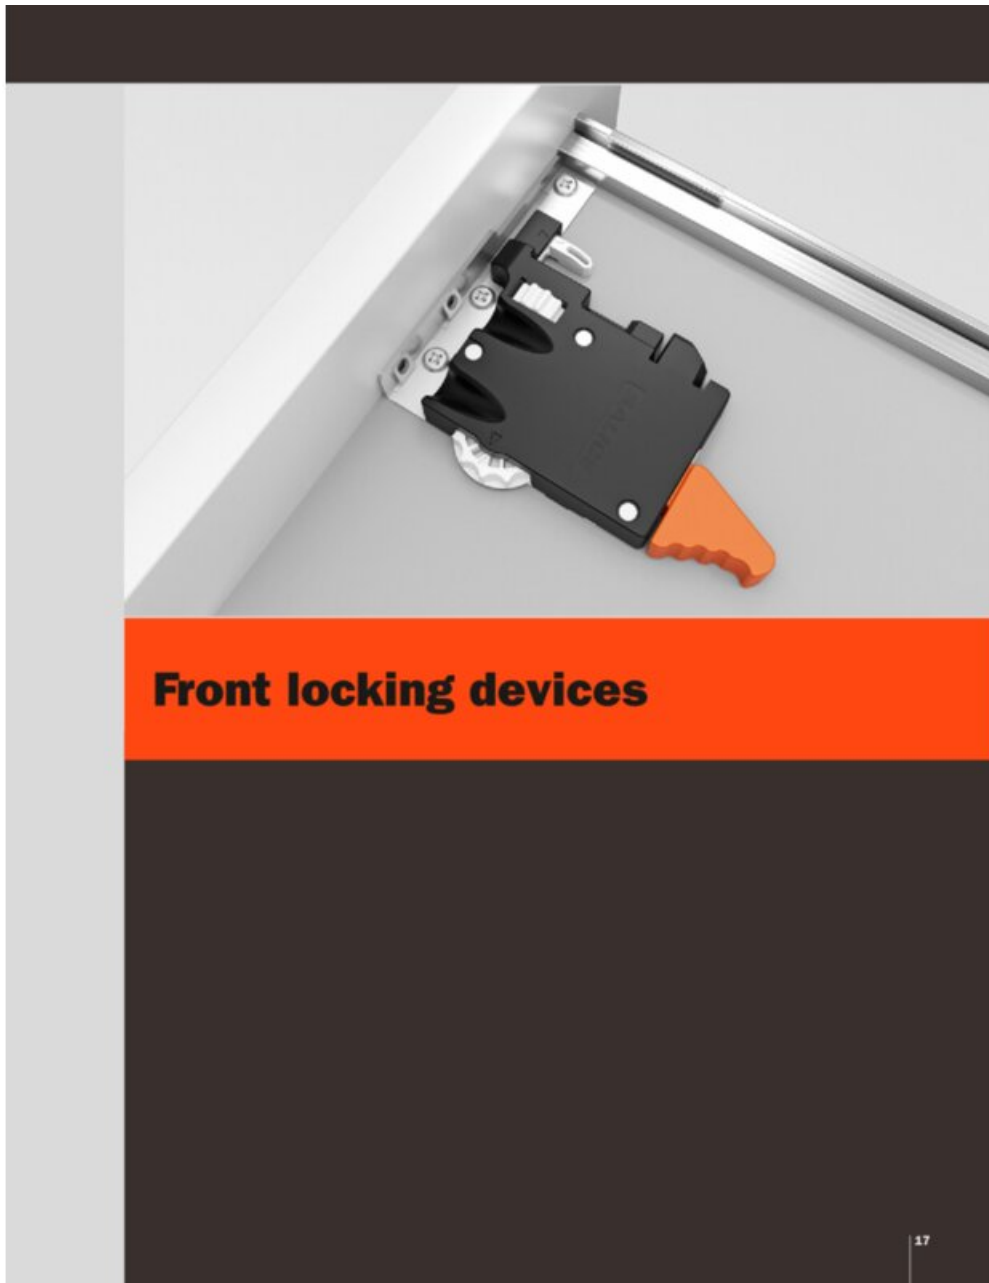

Technical Documents

View this product online at <https://marathonhardware.com/pd/SAFCEx56B>