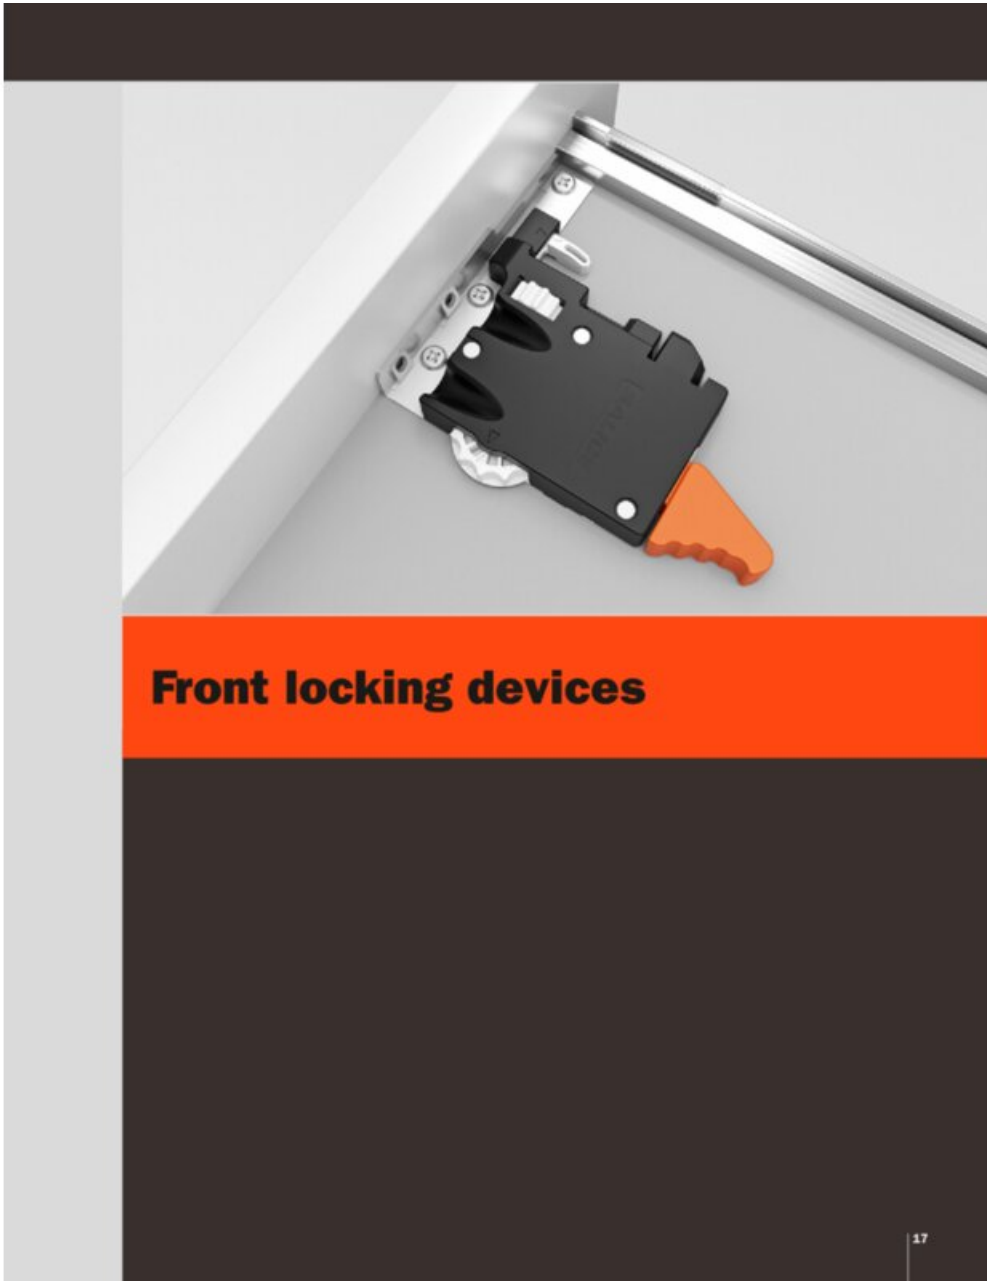

Salice F45/F70 Narrow Clip L/R w/ Notch

Part Number: SAFCEX56B

Salice Progressa and Progressa+ Narrow Clip L/R

Progressa and Progressa+ Locking devices - Narrow drawer clip

Slide Extension Type -----	Full Extension
Slide Type -----	Undermount

Product Description

Progressa and Progressa+ Locking devices - Narrow drawer clip

Product Advantages

- For use with narrow drawers
- For all Progressa and Progressa+ runner versions
- Height of the sub front must be 13 mm (1/2")

PACKAGING 2 boxes = 100 pcs right and 100 pcs left

Disclaimer

Salice Undermount Slides do NOT include front locking clips. These must be ordered separately.

Technical Documents

Front locking devices

View this product online at <https://marathonhardware.com/pd/SAFCEX56B>