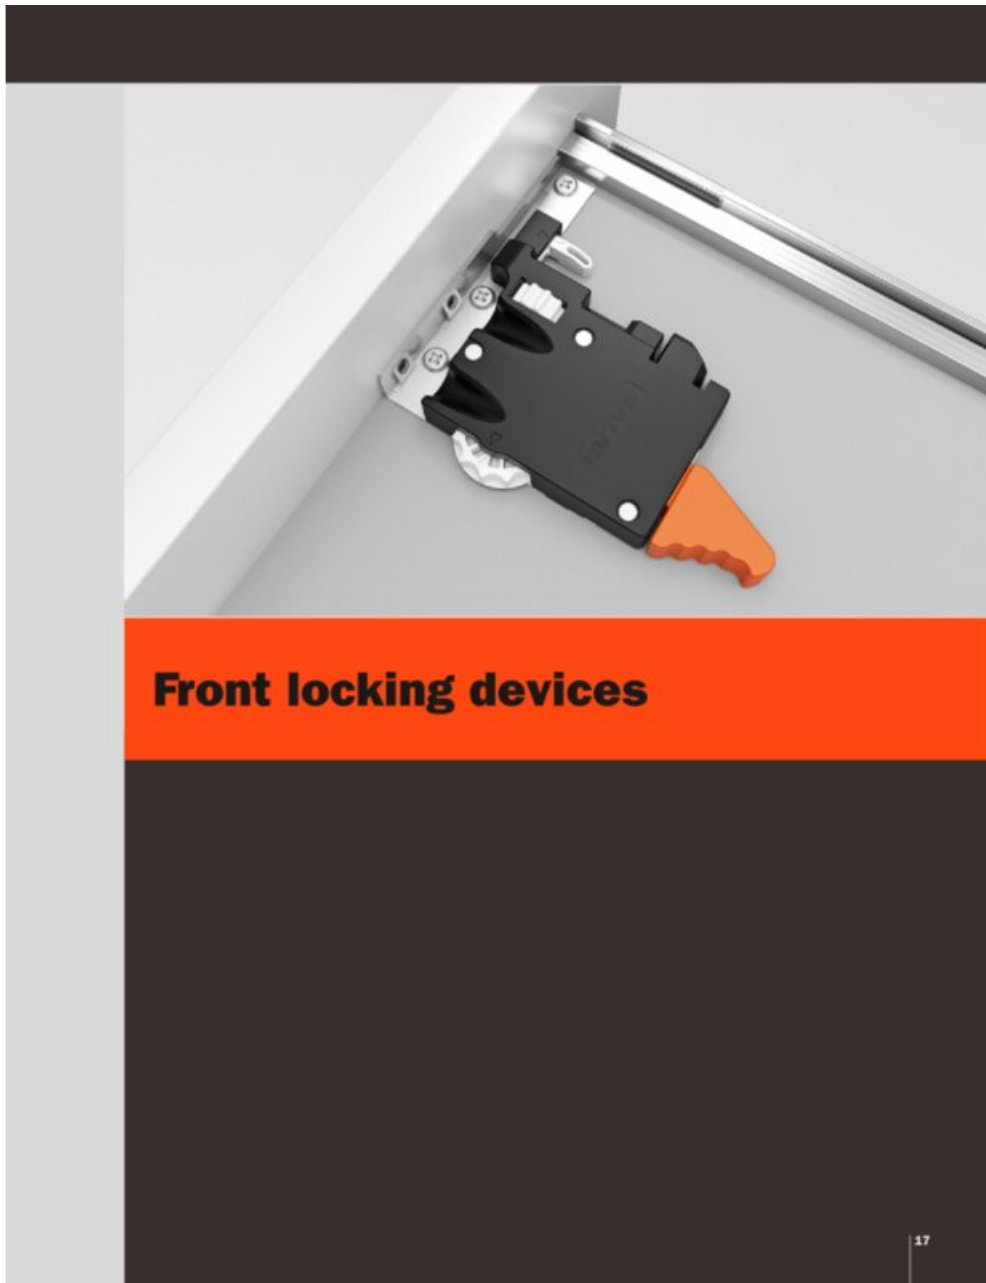

Technical Documents

View this product online at <https://marathonhardware.com/pd/SAFCX56B>