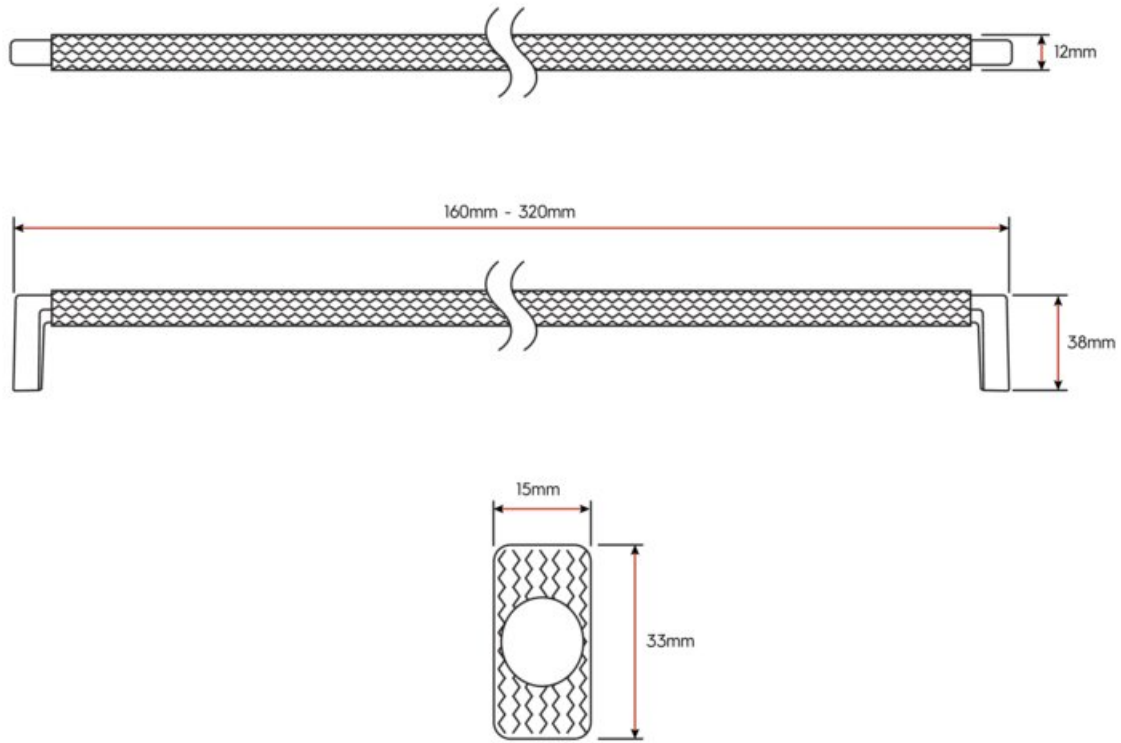

Technical Documents

View this product online at <https://marathonhardware.com/pd/8210-BLACK.S>