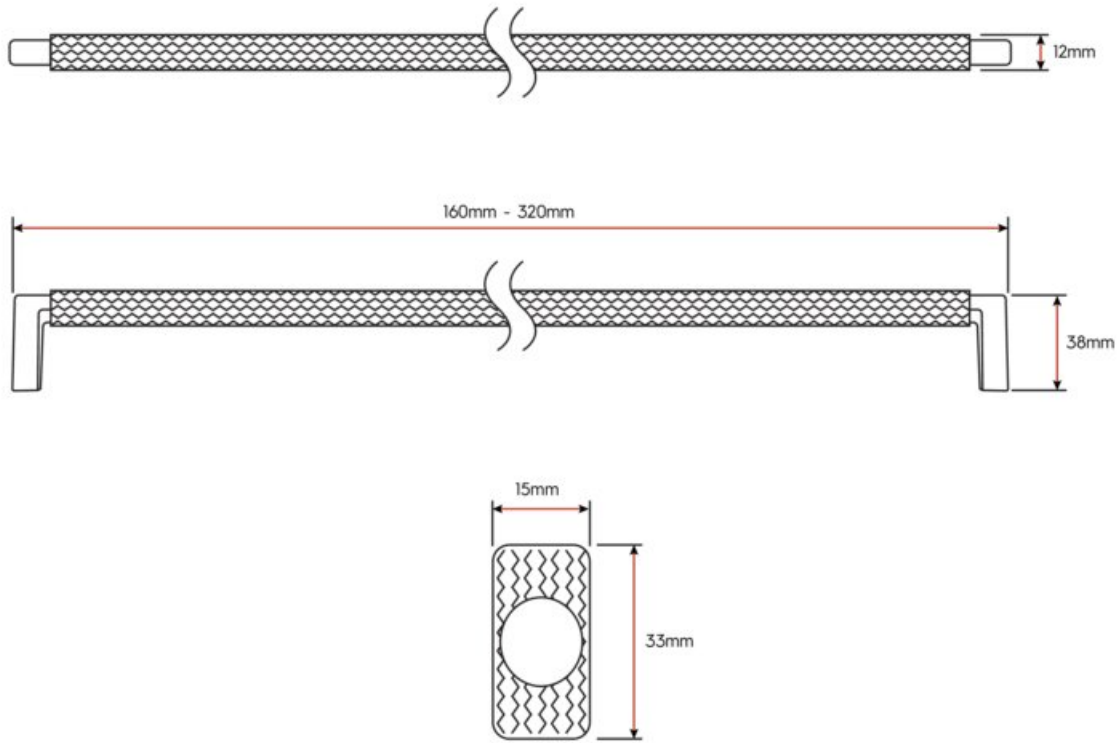

Technical Documents

View this product online at <https://marathonhardware.com/pd/8210-BLUE.S>