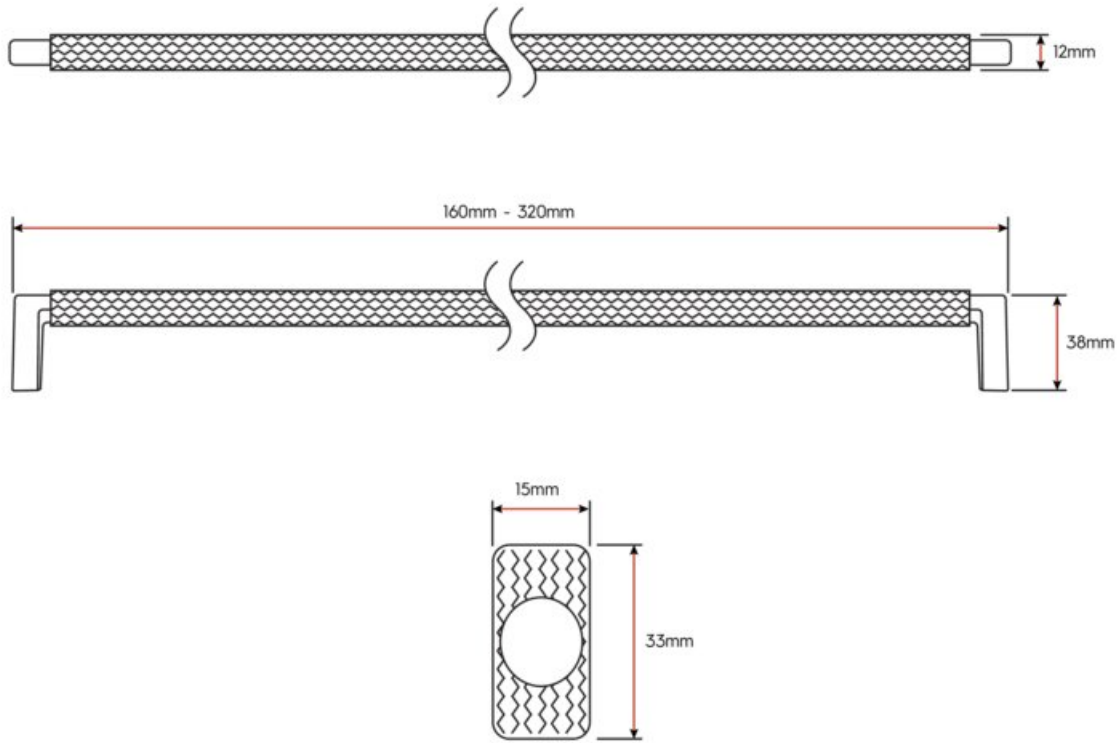

Technical Documents

View this product online at <https://marathonhardware.com/pd/8210-BORDX.S>