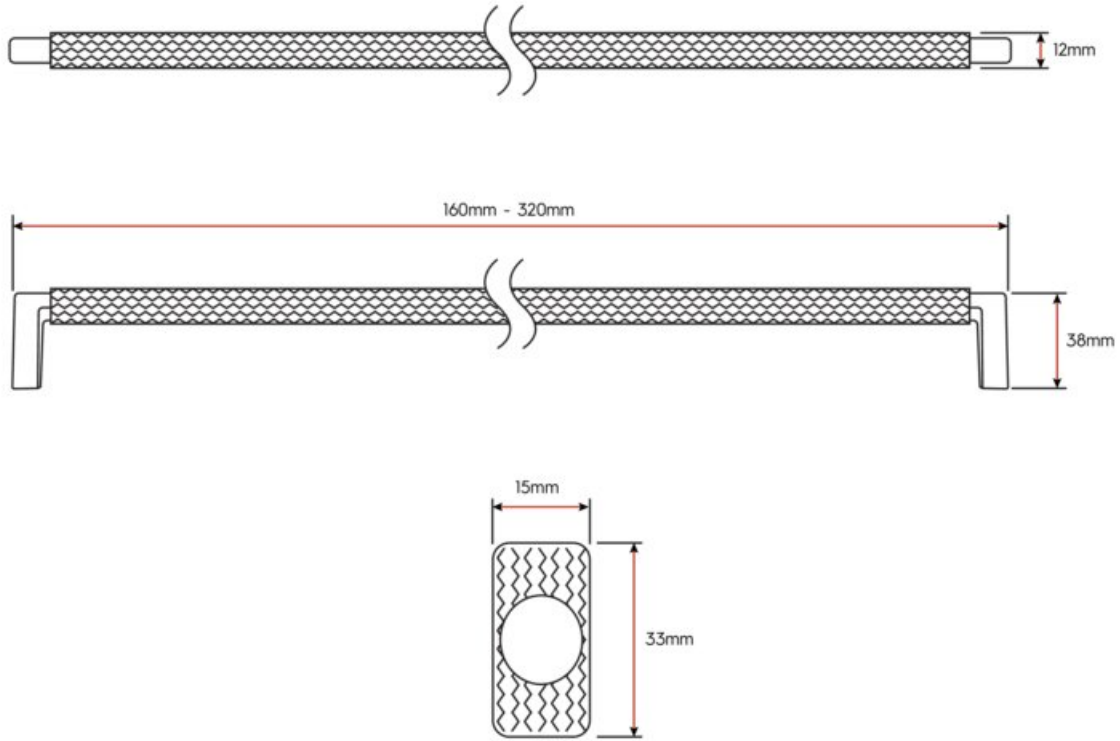

Technical Documents

View this product online at <https://marathonhardware.com/pd/8210-COCOA.S>