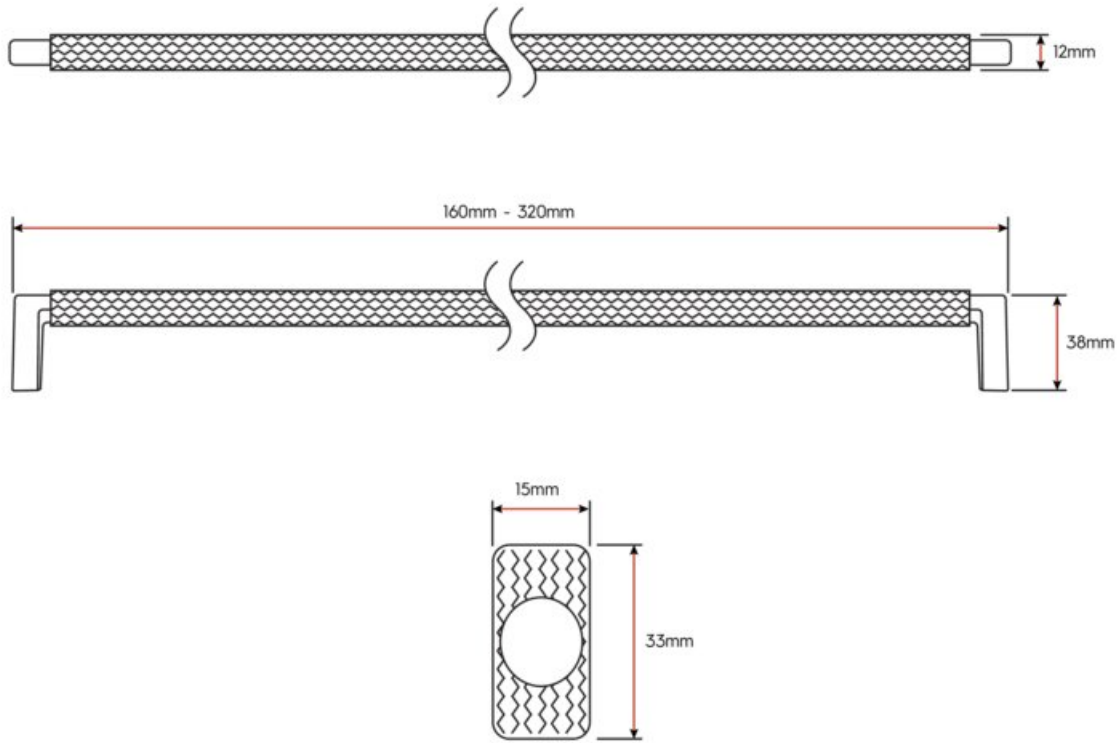

Technical Documents

View this product online at <https://marathonhardware.com/pd/8210-DOVE.S>