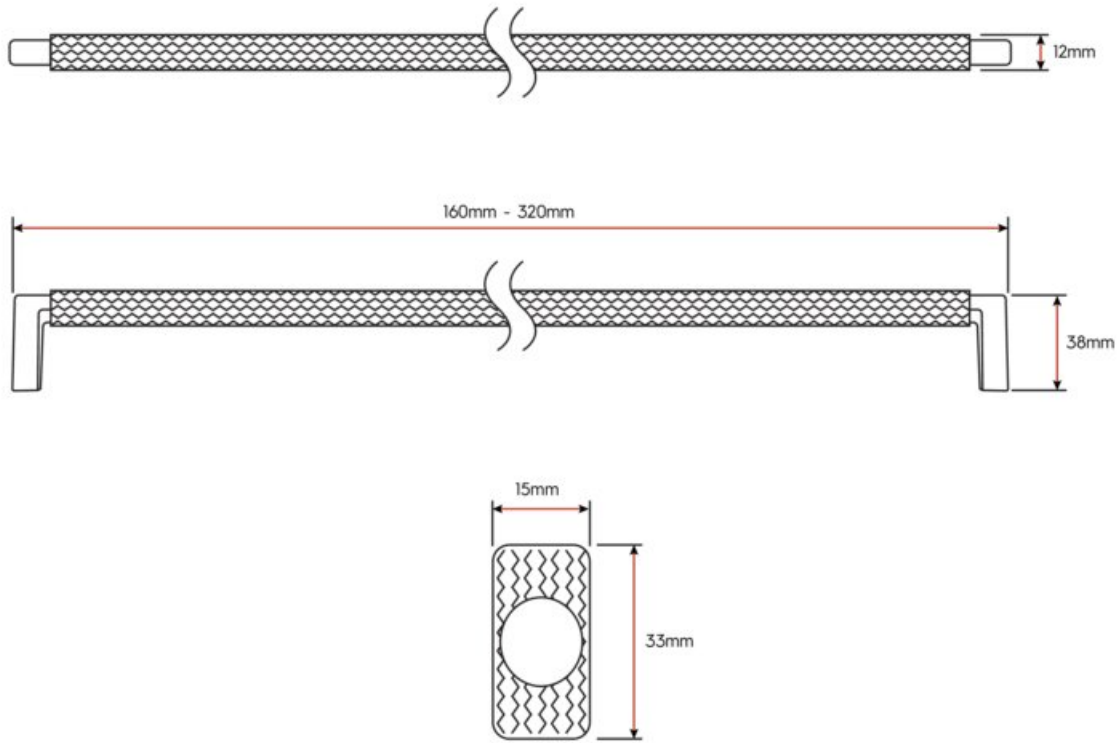

Technical Documents

View this product online at <https://marathonhardware.com/pd/8210-GREEN.S>