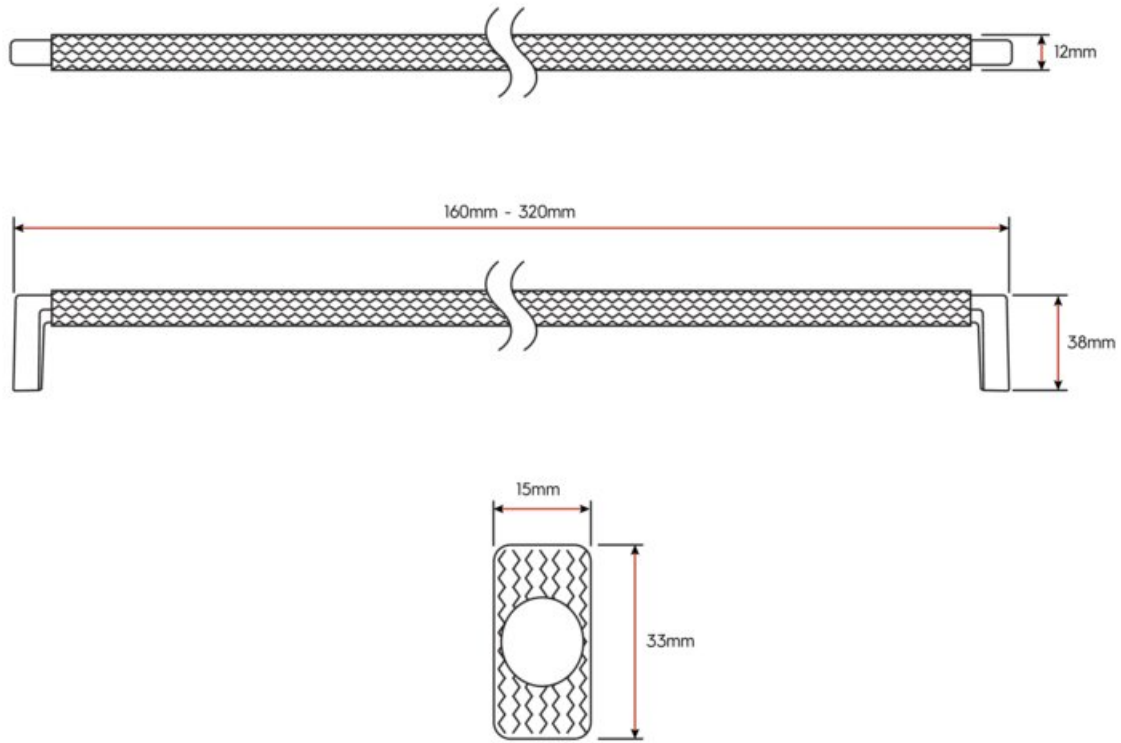

Technical Documents

View this product online at <https://marathonhardware.com/pd/8210-SAND.S>