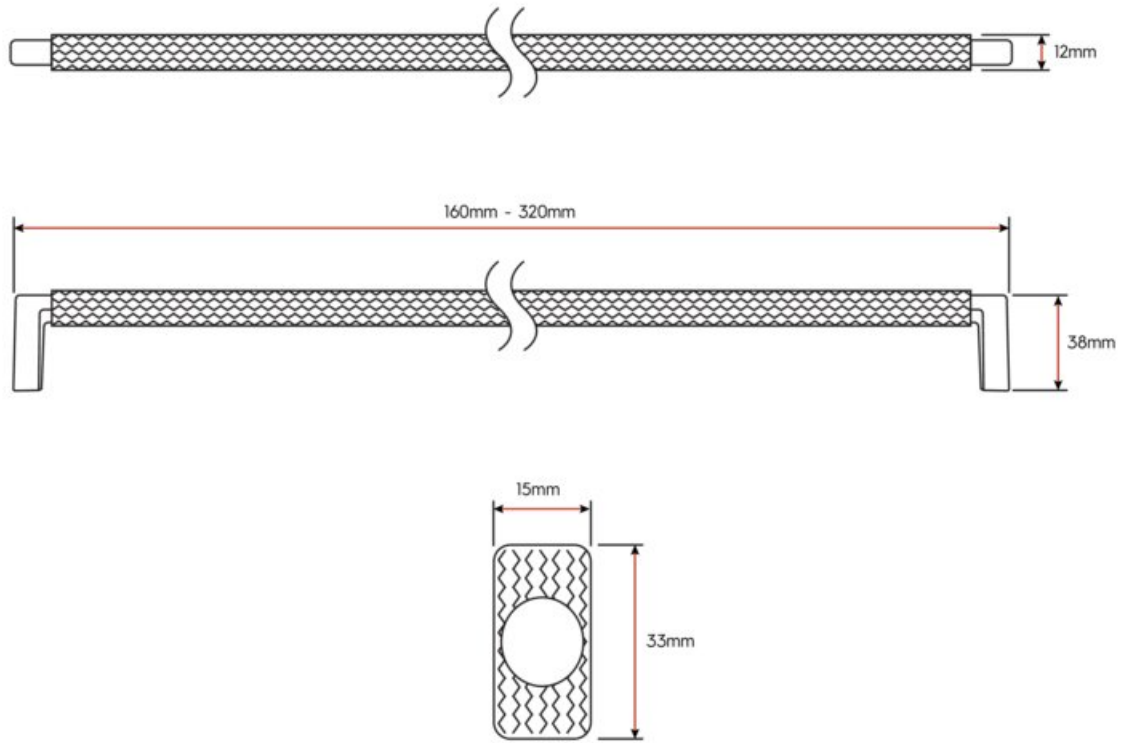

Technical Documents

View this product online at <https://marathonhardware.com/pd/8210-WHITE.S>