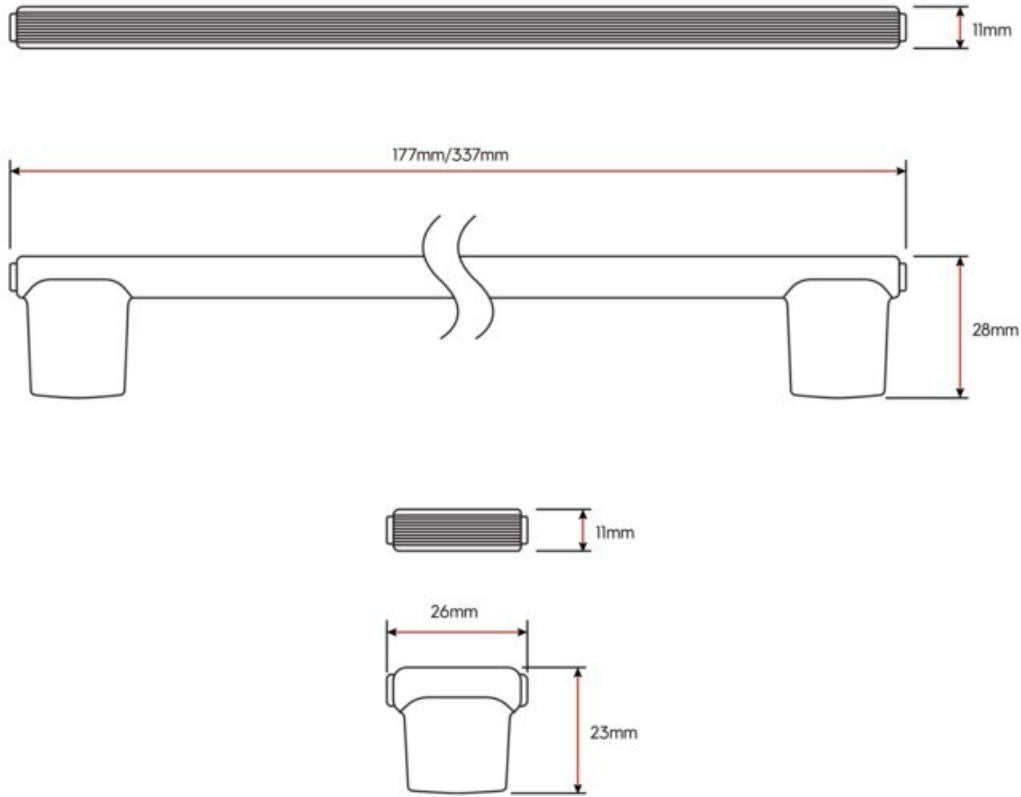

Technical Documents

View this product online at <https://marathonhardware.com/pd/8211-BLUE.S>