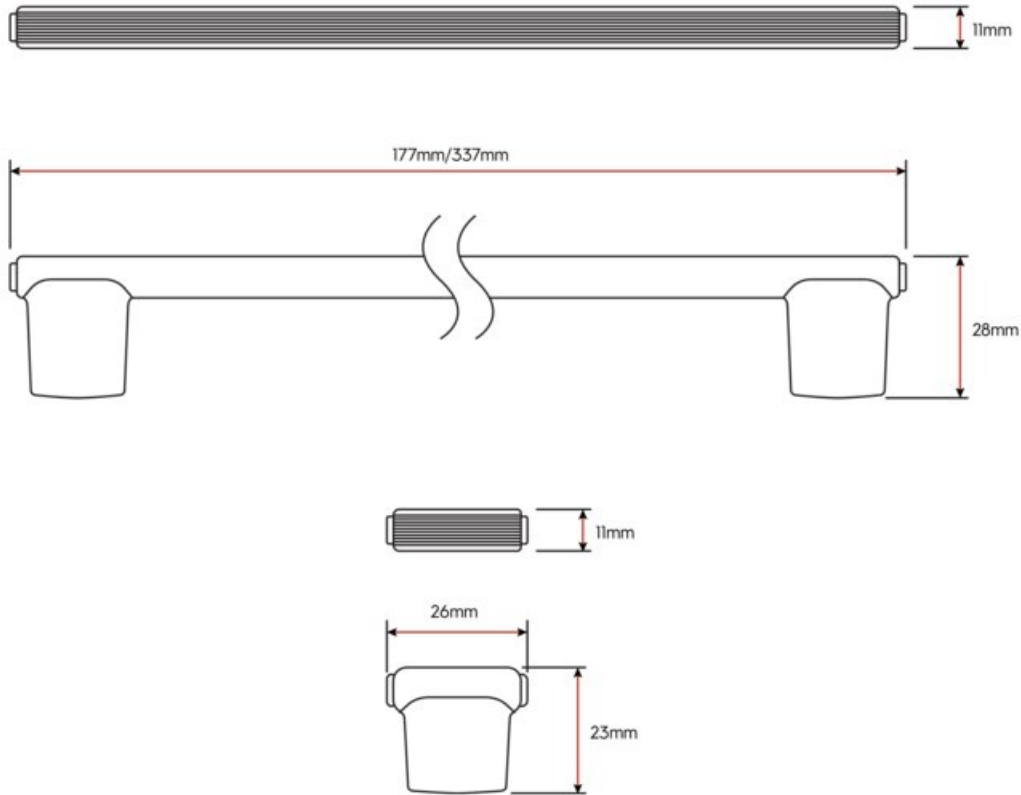

Technical Documents

View this product online at <https://marathonhardware.com/pd/8211-DOVE.S>