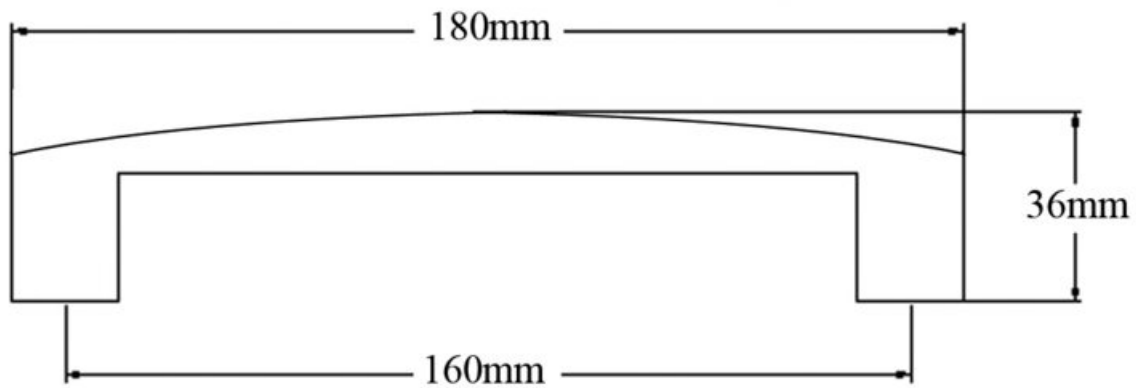

Technical Documents

View this product online at <https://marathonhardware.com/pd/8102-160-PC>