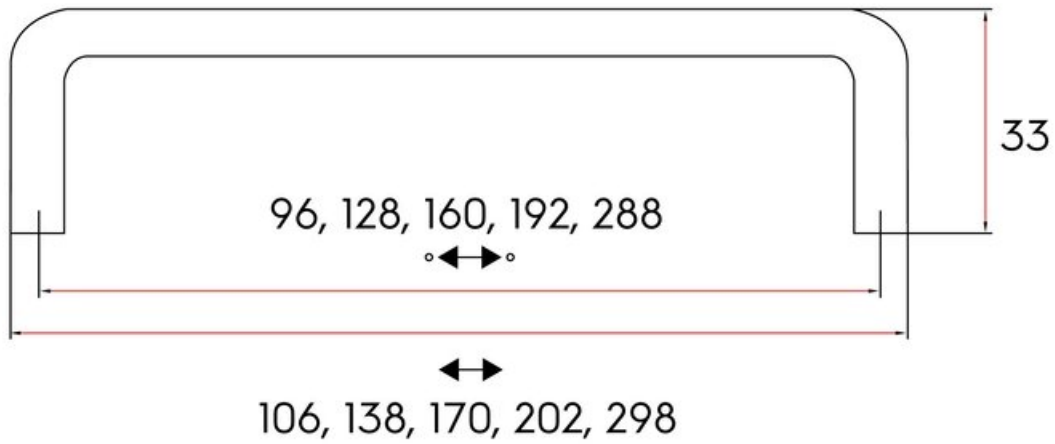

Technical Documents

View this product online at <https://marathonhardware.com/pd/9300-128-BNI>