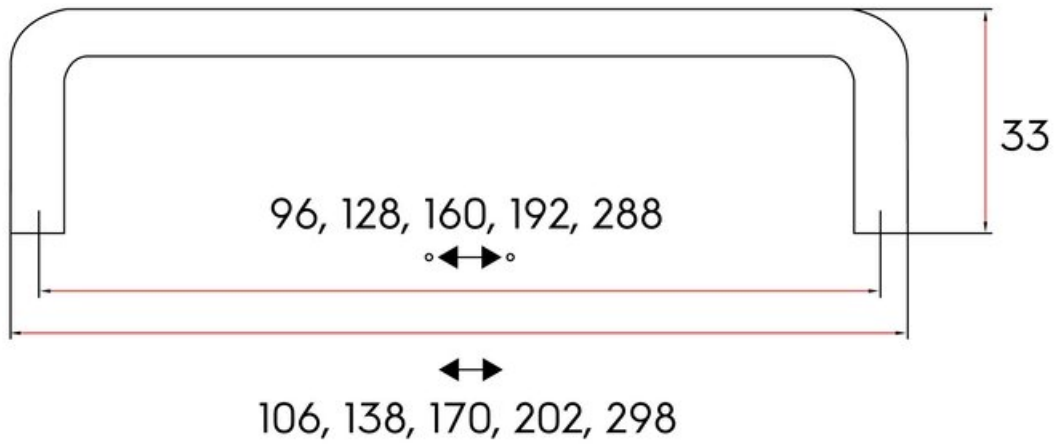

Technical Documents

View this product online at <https://marathonhardware.com/pd/9300-192-BNI>