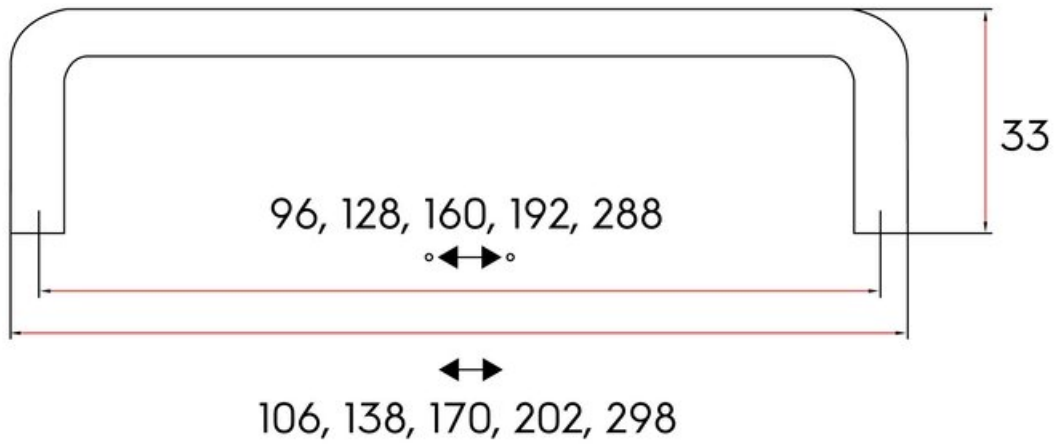

Technical Documents

View this product online at <https://marathonhardware.com/pd/9300-288-BNI>