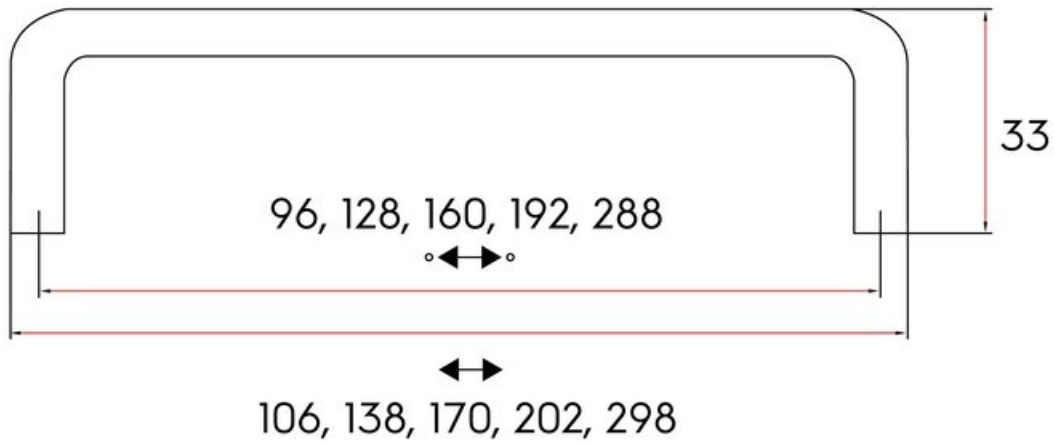

Technical Documents

View this product online at <https://marathonhardware.com/pd/9300-96-BN/>