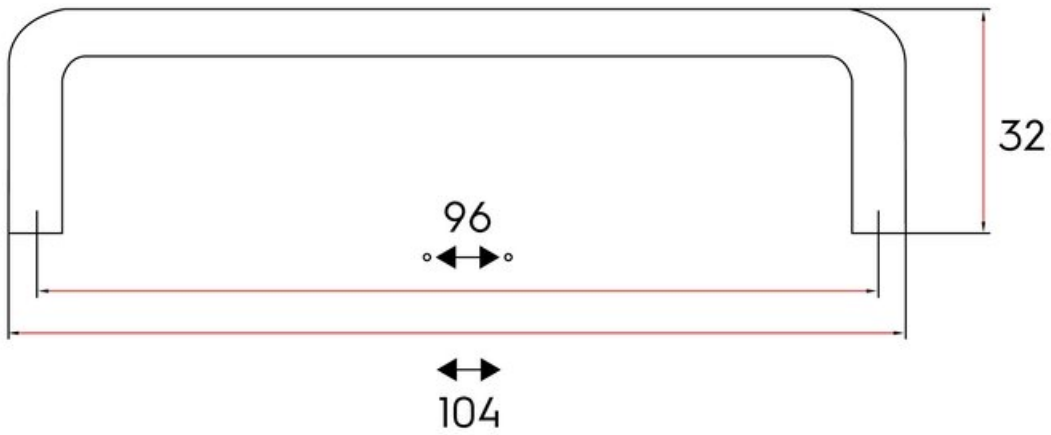

Technical Documents

View this product online at <https://marathonhardware.com/pd/9301-BC>