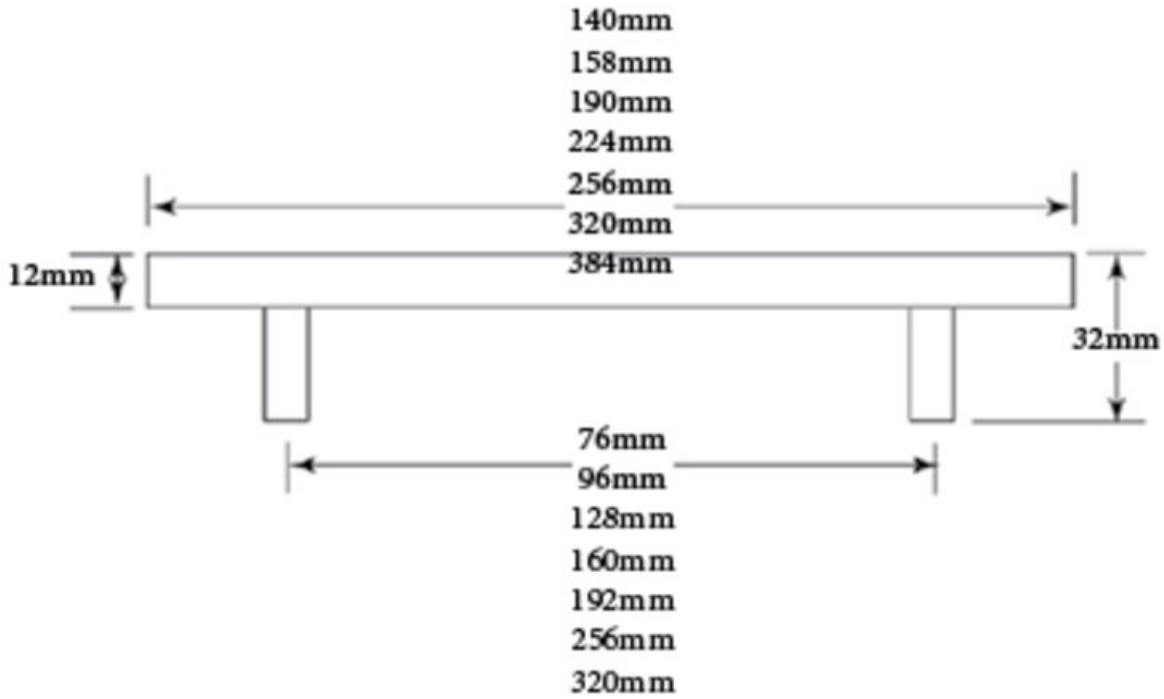

Technical Documents

View this product online at <https://marathonhardware.com/pd/9303-192-BSN>