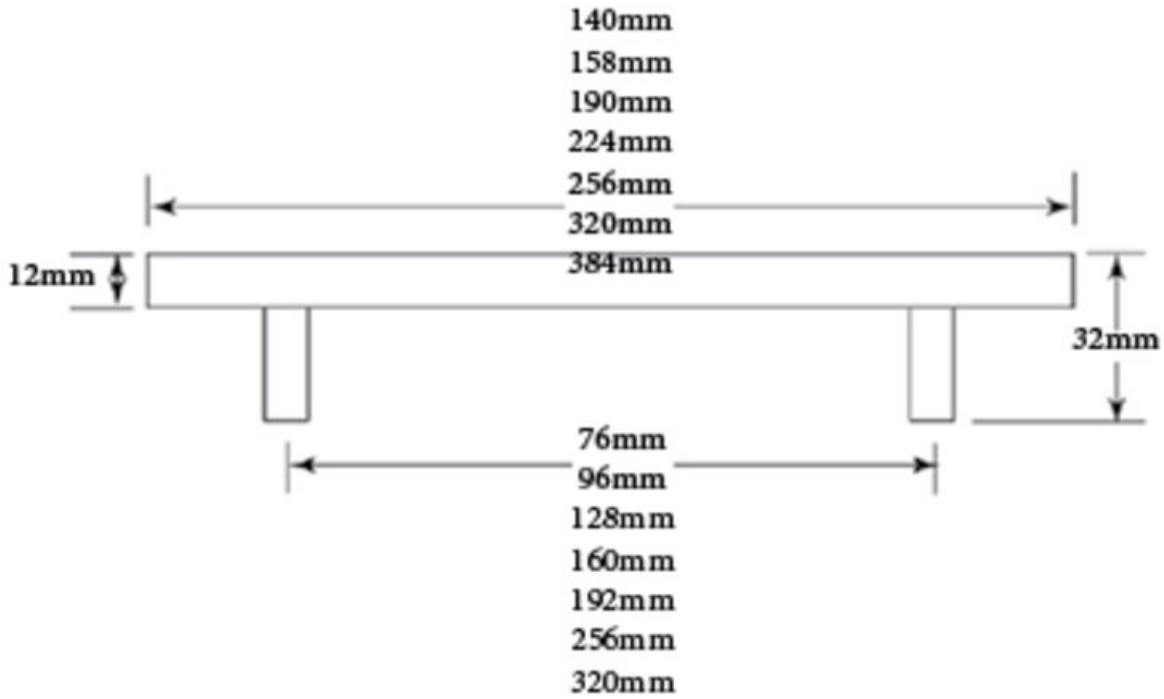

Technical Documents

View this product online at <https://marathonhardware.com/pd/9303-192-DBK>