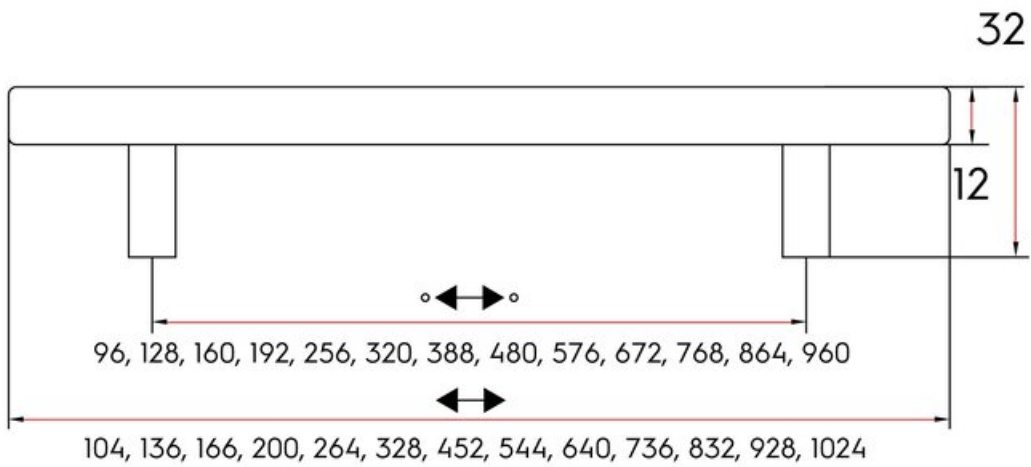

Technical Documents

View this product online at <https://marathonhardware.com/pd/9303-96-BSN>