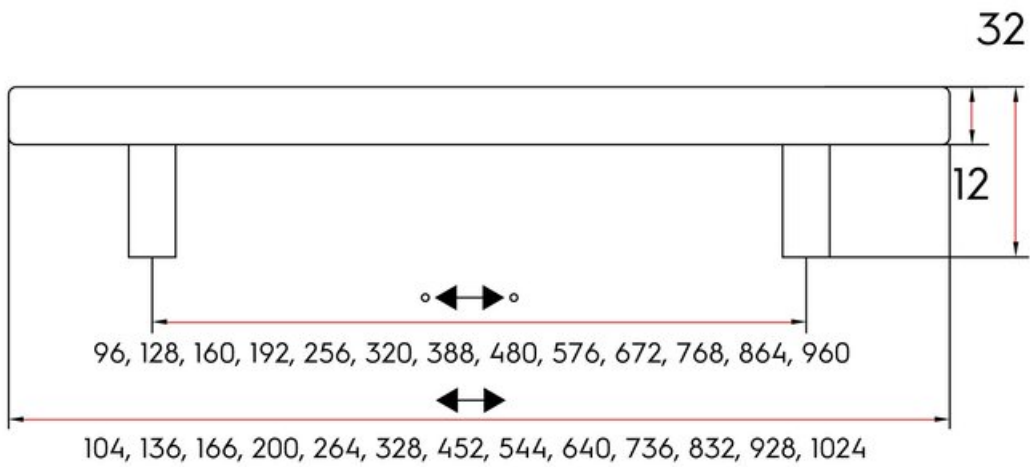

Technical Documents

View this product online at <https://marathonhardware.com/pd/9303-96-DBK>