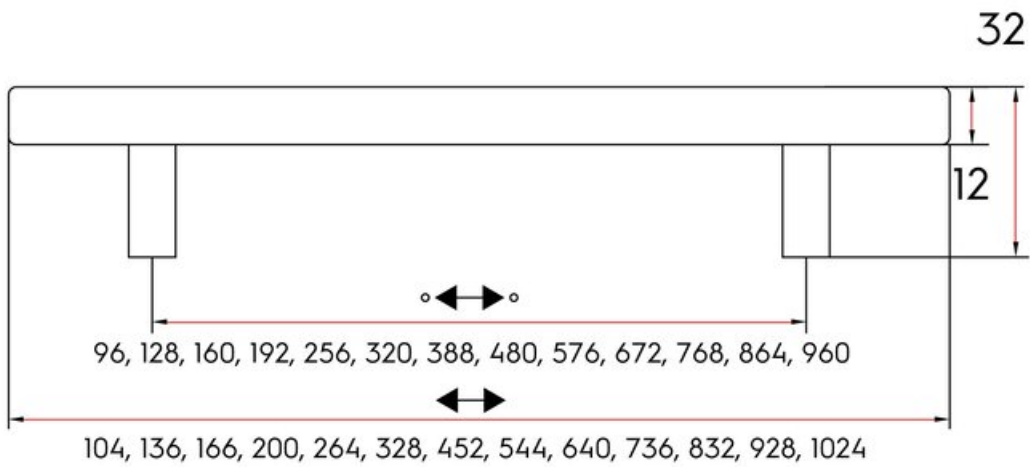

Technical Documents

View this product online at <https://marathonhardware.com/pd/9303-256-BSN>