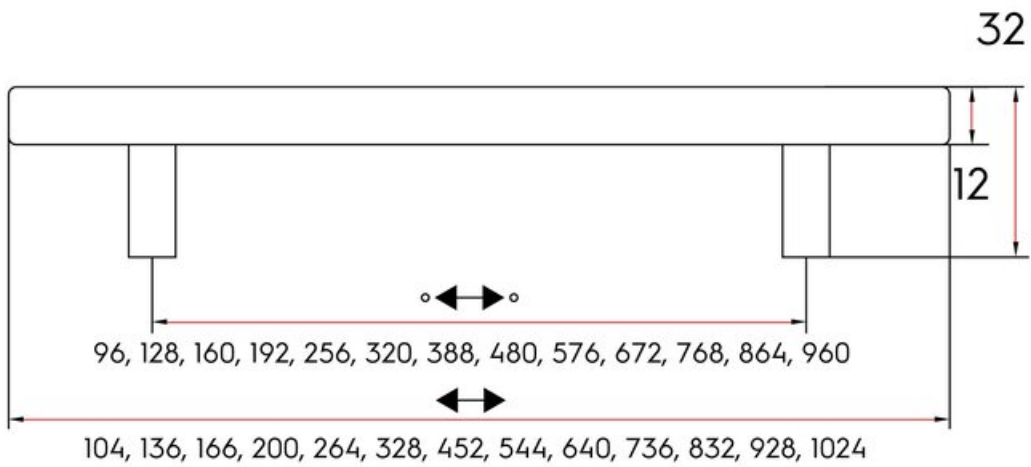

Technical Documents

View this product online at <https://marathonhardware.com/pd/9303-96-PC>