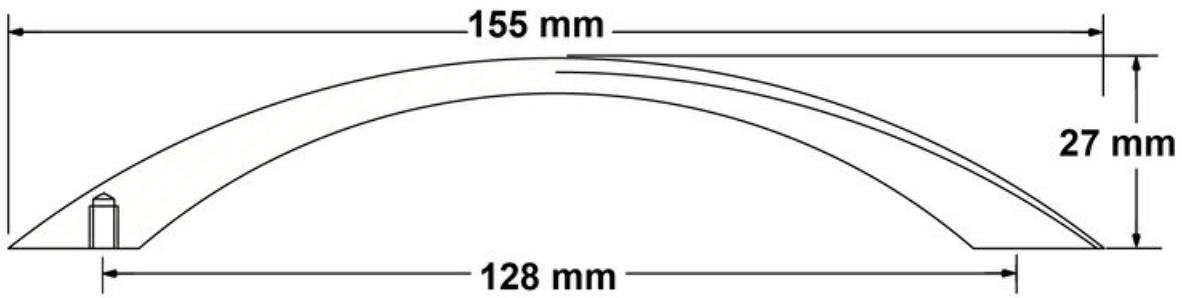

Technical Documents

View this product online at <https://marathonhardware.com/pd/9350-128-BSN>