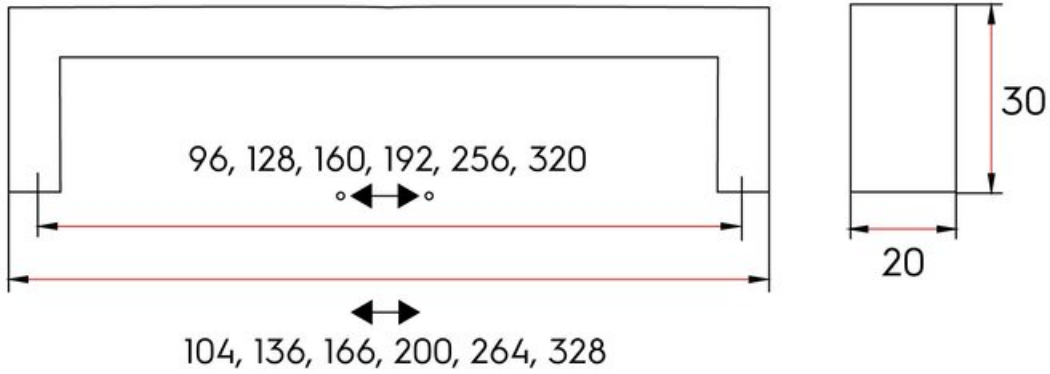

Technical Documents

View this product online at <https://marathonhardware.com/pd/9351-128-BSN>