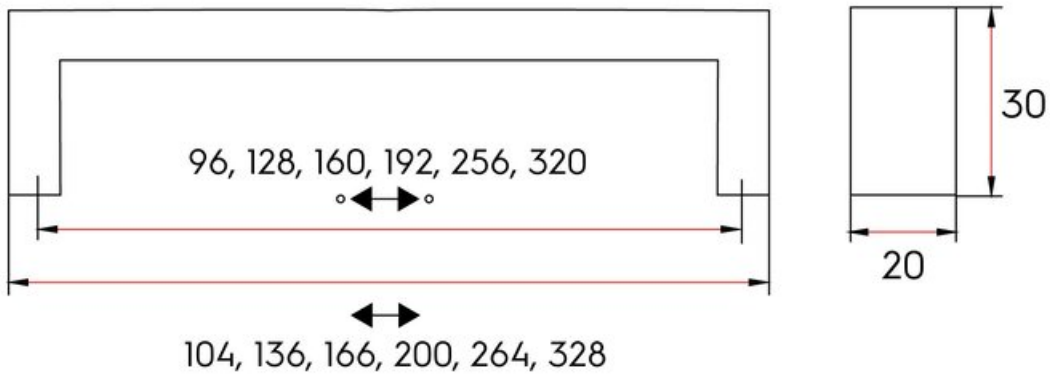

Technical Documents

View this product online at <https://marathonhardware.com/pd/9351-128-PC>