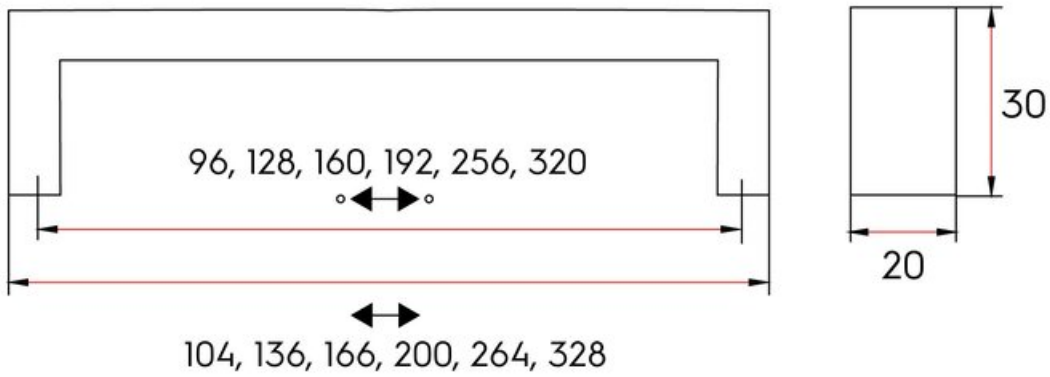

Technical Documents

View this product online at <https://marathonhardware.com/pd/9351-160-DBK>