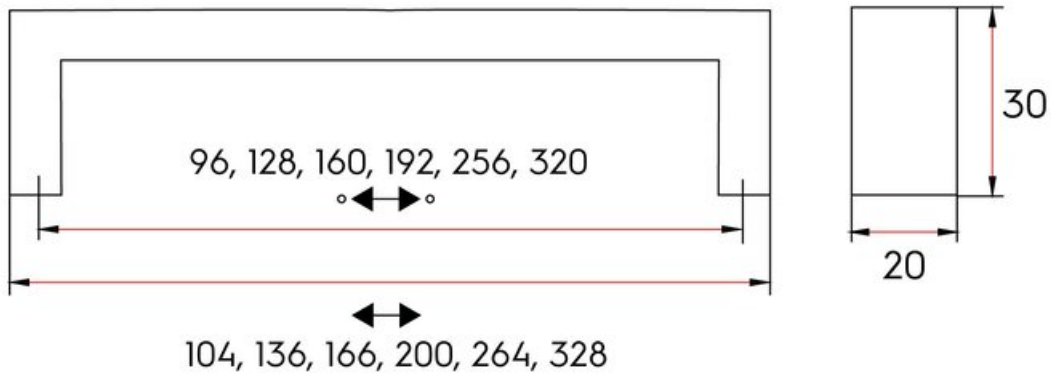

Technical Documents

View this product online at <https://marathonhardware.com/pd/9351-128-DBK>