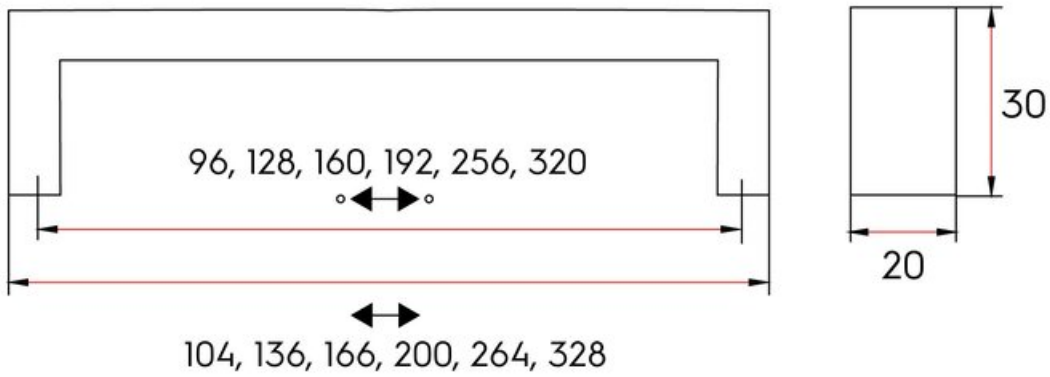

Technical Documents

View this product online at <https://marathonhardware.com/pd/9351-128-GCH>