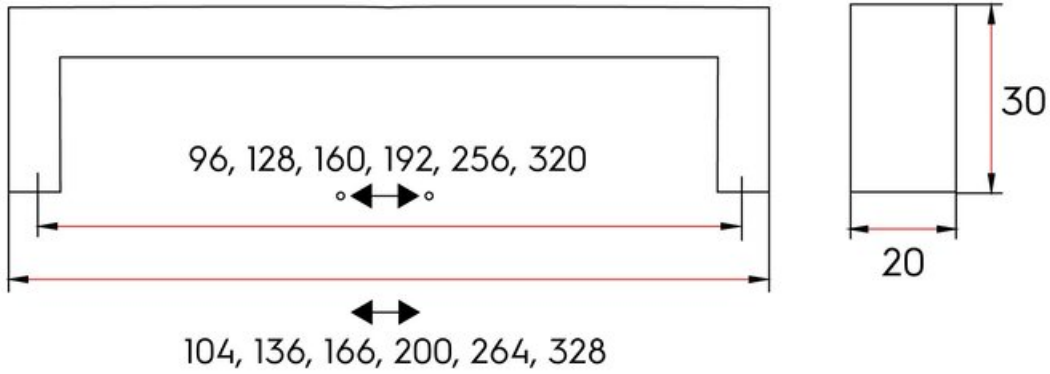

Technical Documents

View this product online at <https://marathonhardware.com/pd/9351-160-GCH>