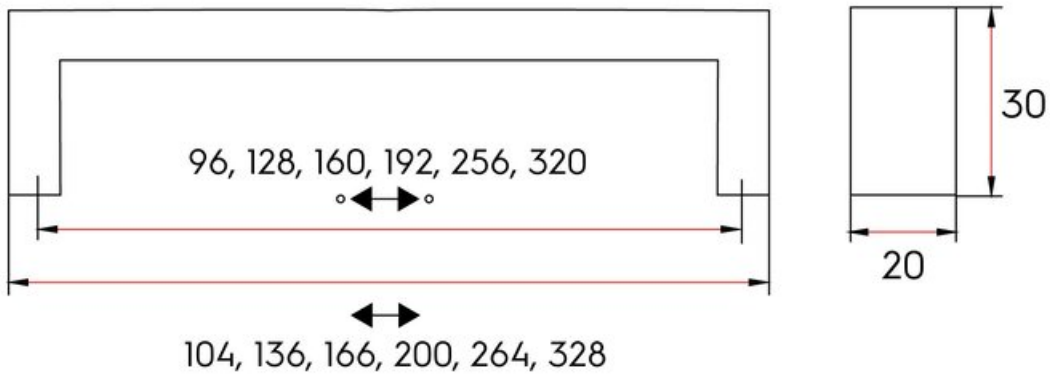

Technical Documents

View this product online at <https://marathonhardware.com/pd/9351-160-PC>