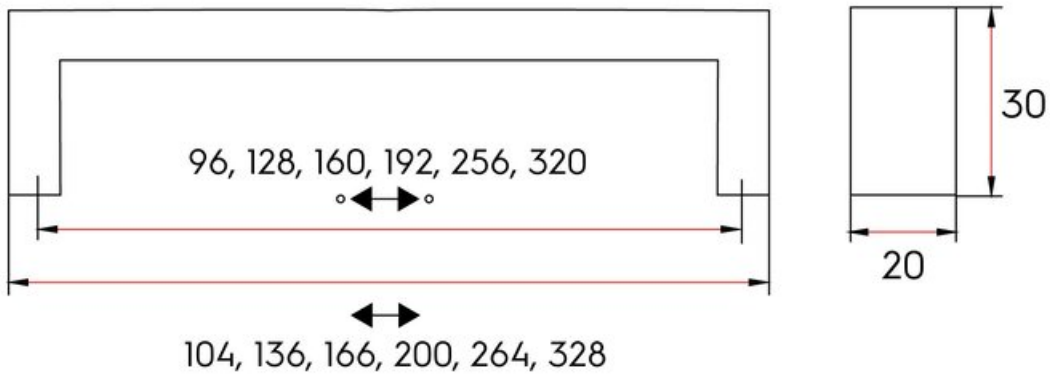

Technical Documents

View this product online at <https://marathonhardware.com/pd/9351-192-DBK>