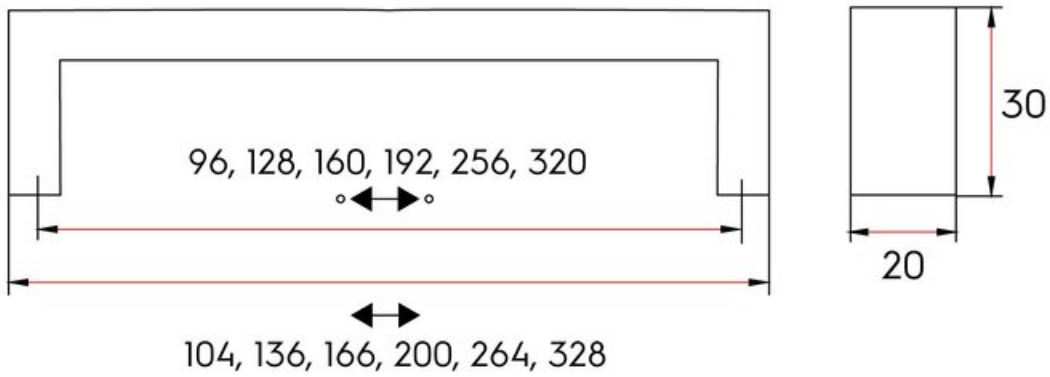

Technical Documents

View this product online at <https://marathonhardware.com/pd/9351-192-PC>