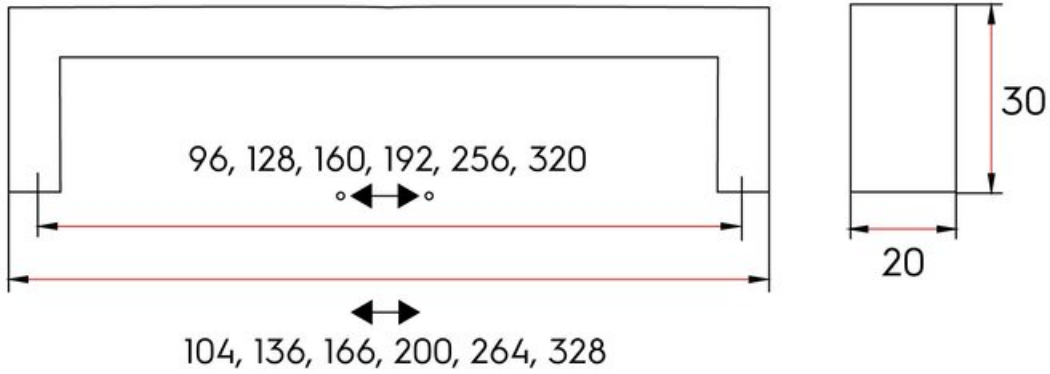

Technical Documents

View this product online at <https://marathonhardware.com/pd/9351-256-BSN>