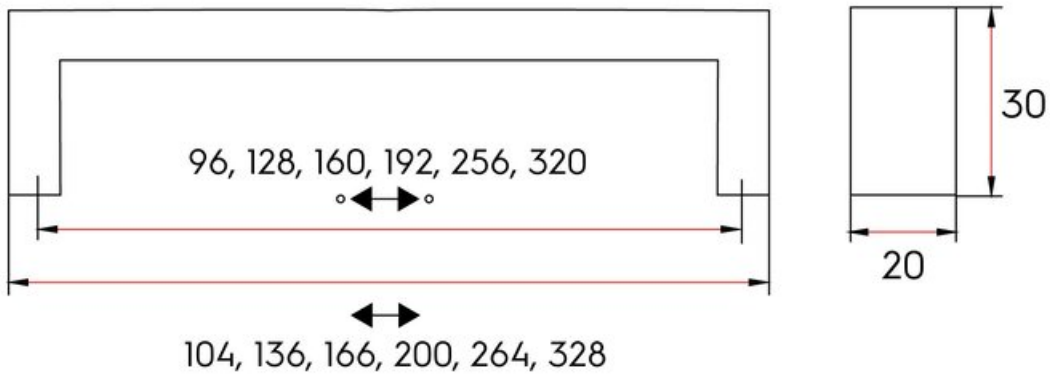

Technical Documents

View this product online at <https://marathonhardware.com/pd/9351-256-GCH>