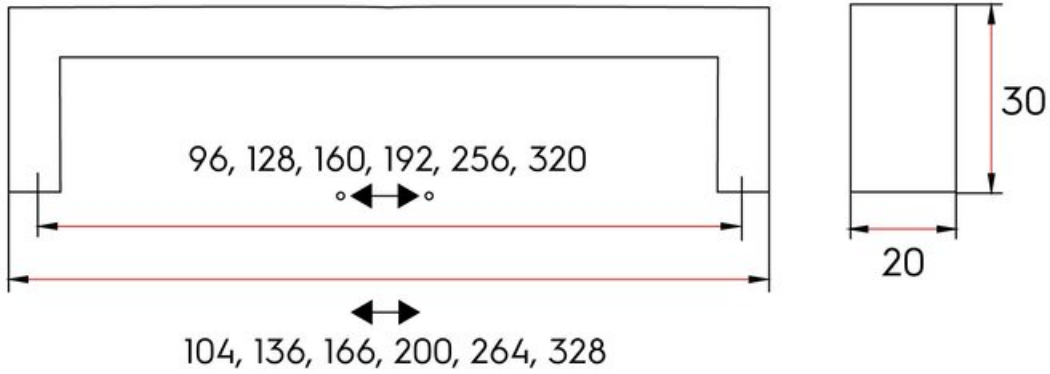

Technical Documents

View this product online at <https://marathonhardware.com/pd/9351-256-PC>