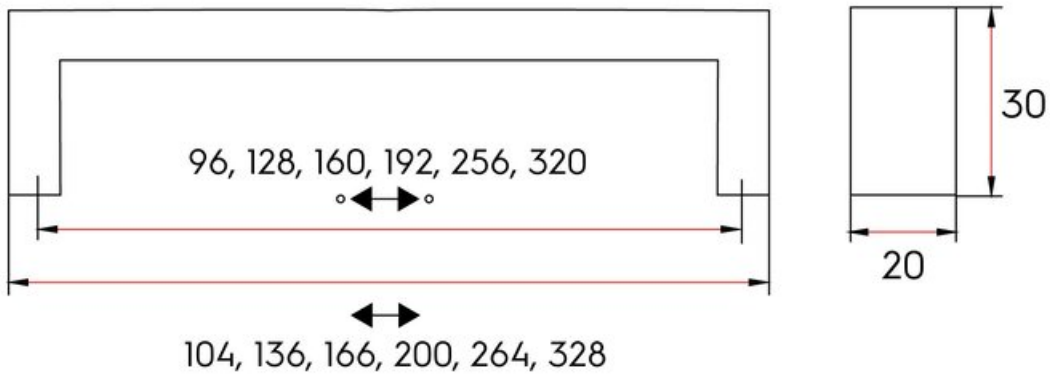

Technical Documents

View this product online at <https://marathonhardware.com/pd/9351-320-DBK>