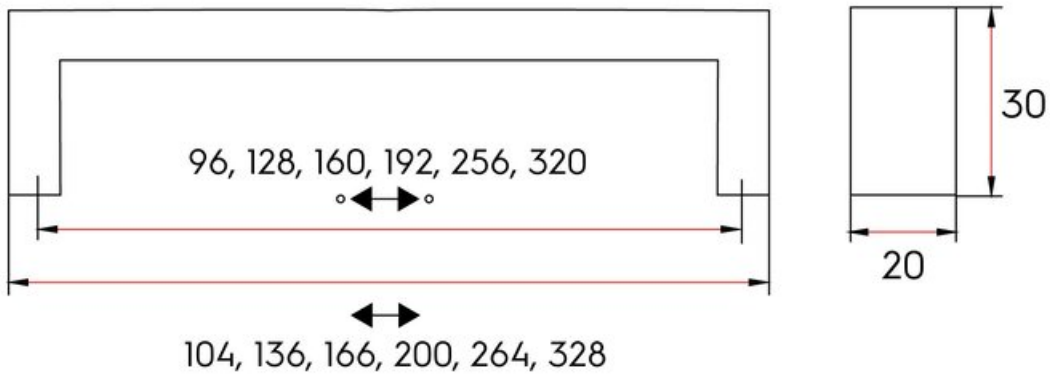

Technical Documents

View this product online at <https://marathonhardware.com/pd/9351-320-GCH>